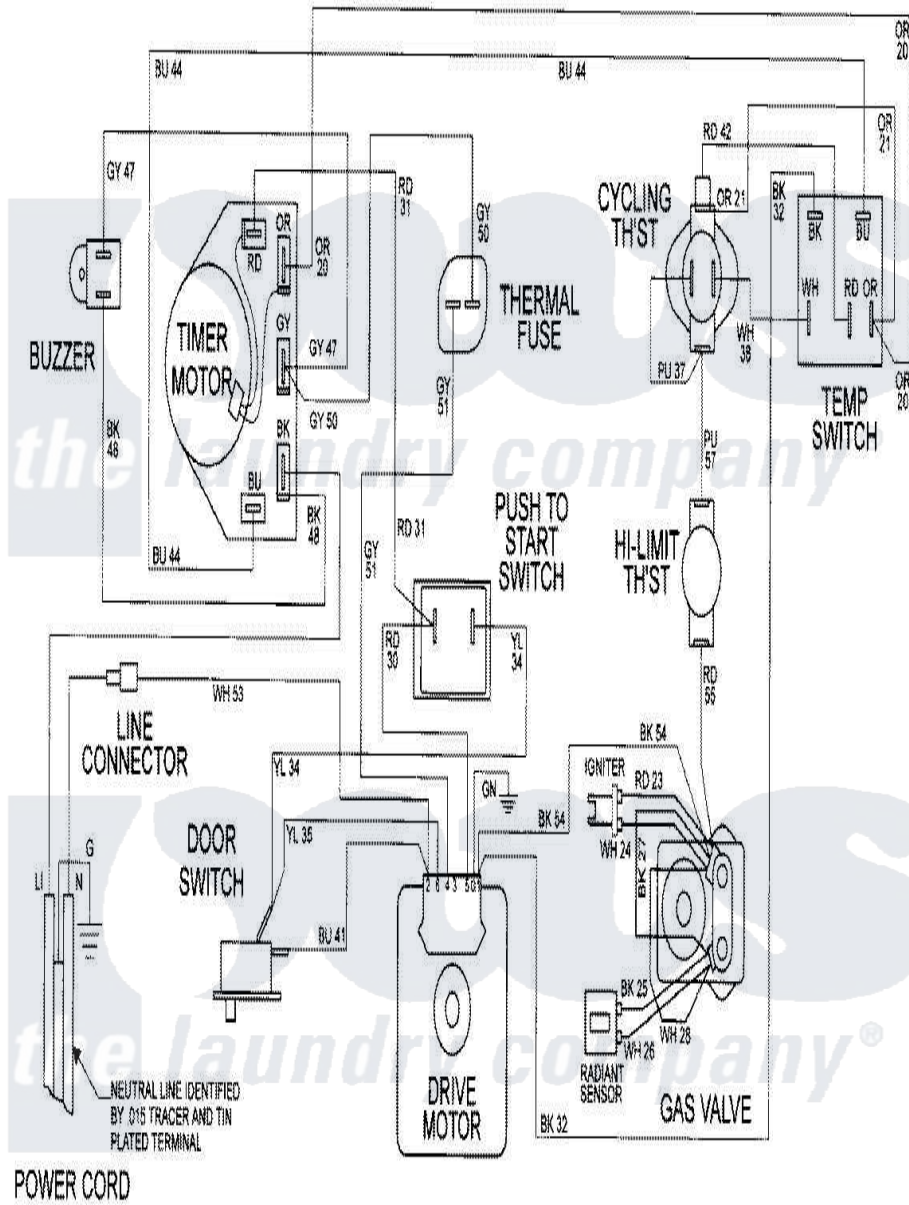

Maytag MDG9206AWW 08 - WIRING INFORMATION

Maytag [Residential Maytag MDG9206AWW Dryer Parts](#) Parts Diagram 08 - WIRING INFORMATION
 Click on the part number to view part

Item	Original Part Number	Replaced By	Status	Part Description
NI	15002304		Not Available	WIRING INFORMATION