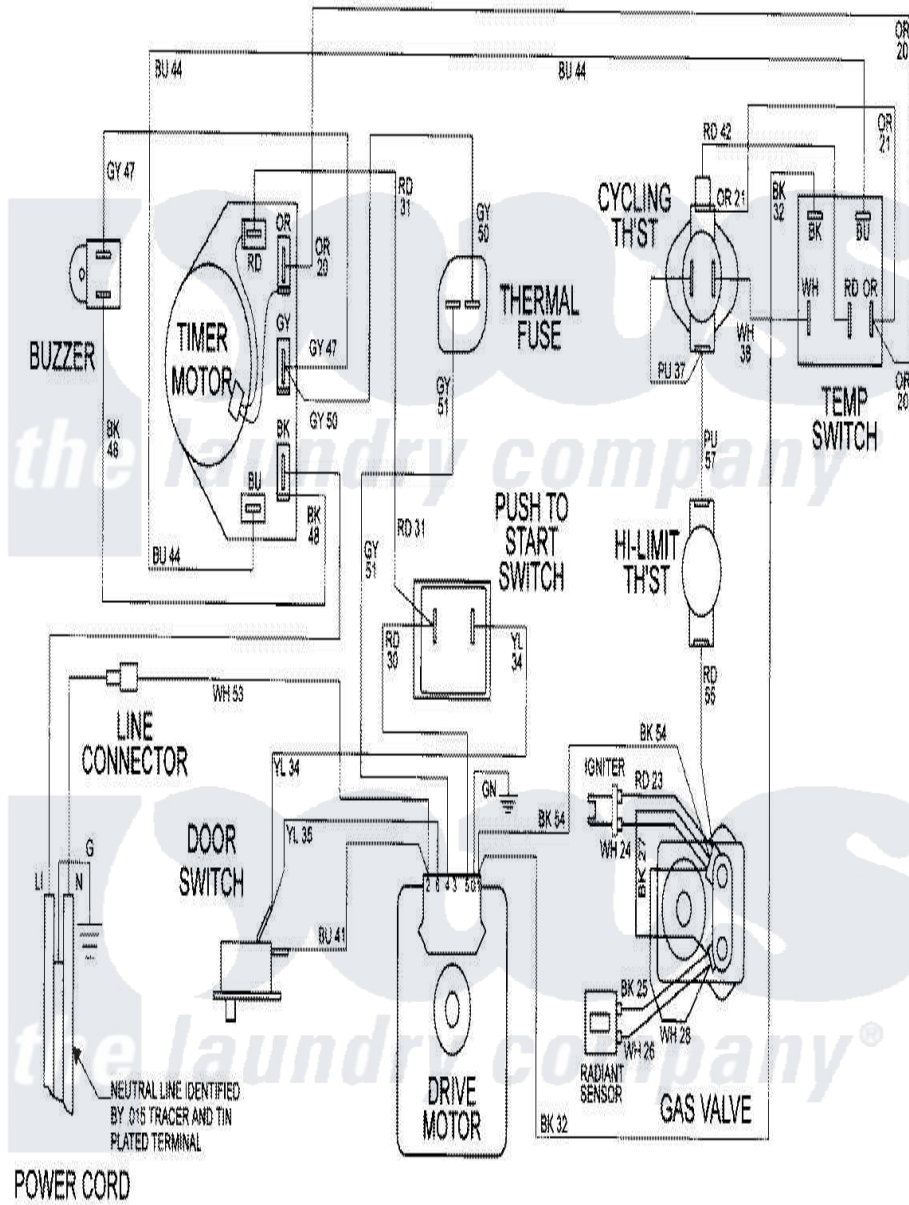

Maytag MDG9206AXW 08 - WIRING INFORMATION

Maytag [Residential Maytag MDG9206AXW Dryer Parts](#) Parts Diagram 08 - WIRING INFORMATION
 Click on the part number to view part

Item	Original Part Number	Replaced By	Status	Part Description
NI	15002304		Not Available	WIRING INFORMATION