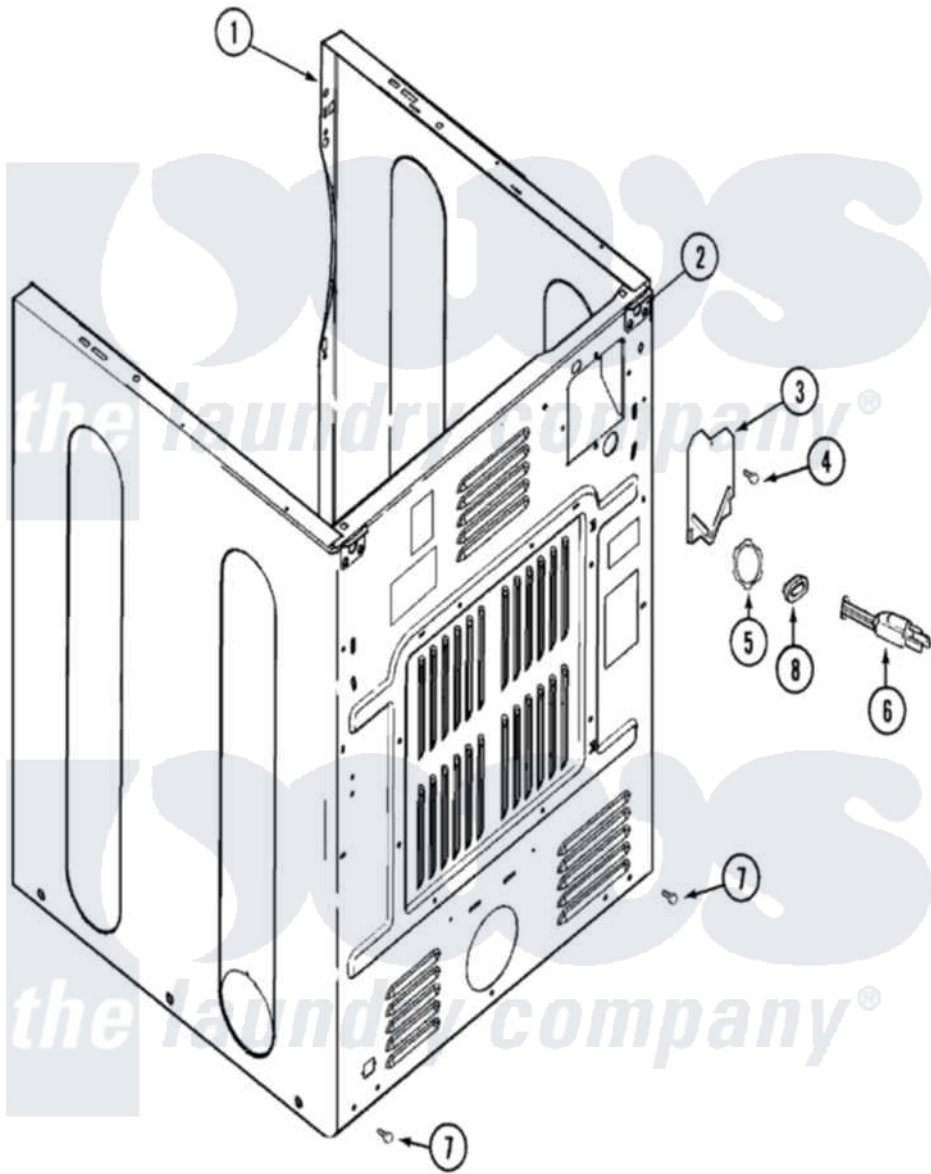

# Maytag MDG9316AWW 03 - CABINET-REAR

Maytag Residential Maytag MDG9316AWW Dryer Parts Parts Diagram 03 - CABINET-REAR  
 Click on the part number to view part

Item	Original Part Number	Replaced By	Status	Part Description
1	<a href="#">33001897</a>			Cabinet
"	22003643			CABINET ASSY. (WHT AS PK)
2	33001827		Not Available	BRACKET, CABINET HINGE
3	<a href="#">33001795</a>			Cover, Terminal Block
4	<a href="#">22001995</a>			Screw Note: Screw, Tumbler Front And Shroud
6	33001246		Not Available	CORD, POWER
7	<a href="#">22001995</a>			Screw Note: Screw, Tumbler Front And Shroud
8	<a href="#">211881</a>			Grommet, Cord Part Not Used-Gas Models Only