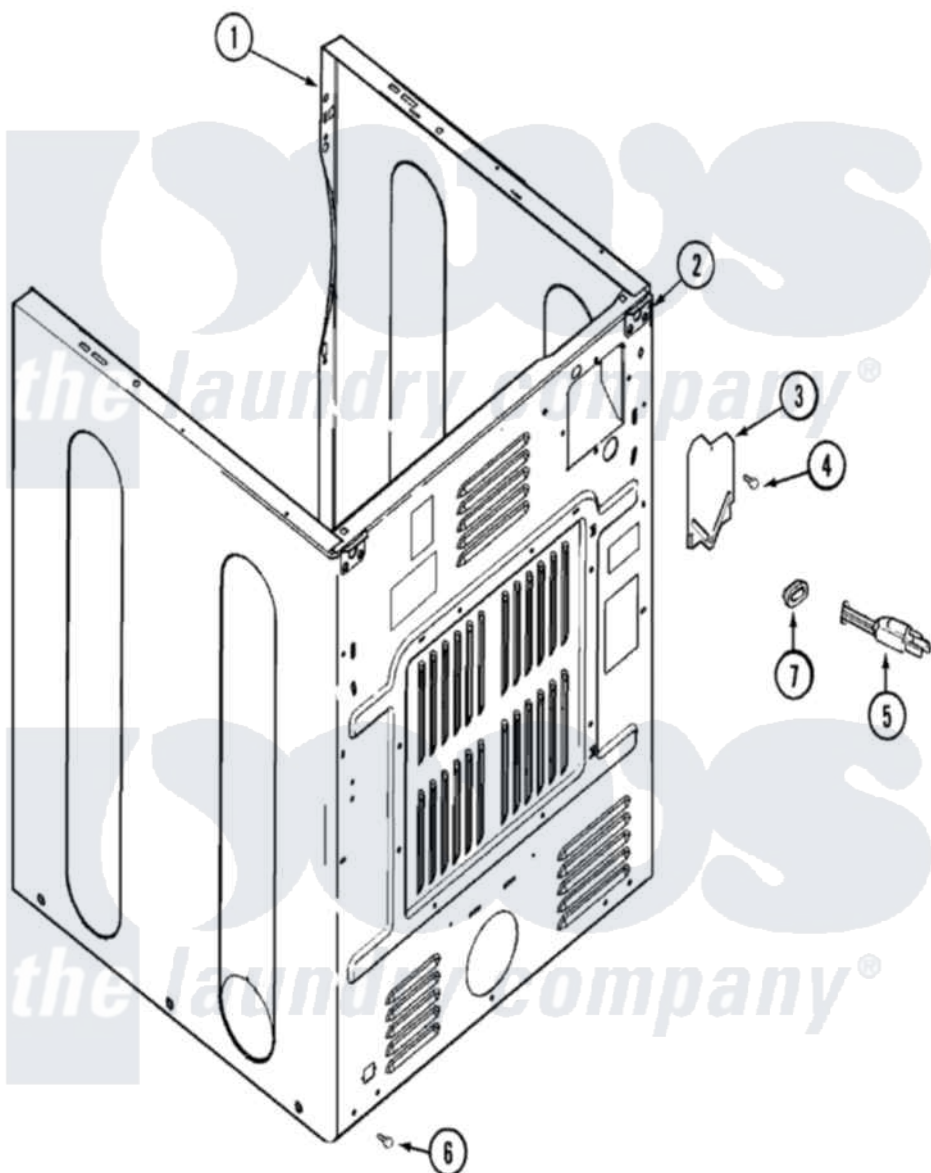

**Maytag MDG9316AXW 02 - CABINET-REAR
(MDE/MDG9316AWQ/AYQ/AXW)**

Maytag Residential Maytag MDG9316AXW Dryer Parts Parts Diagram 02 - CABINET-REAR
(MDE/MDG9316AWQ/AYQ/AXW)
Click on the part number to view part

Item	Original Part Number	Replaced By	Status	Part Description
1	33002624			Cabinet, Assembly
"	33001897			Cabinet
"	22003643			CABINET ASSY. (WHT AS PK)
2	33001827		Not Available	BRACKET, CABINET HINGE
3	33001795			Cover, Terminal Block
4	22001995			Screw Note: Screw, Tumbler Front And Shroud
6	22001995			Screw Note: Screw, Tumbler Front And Shroud