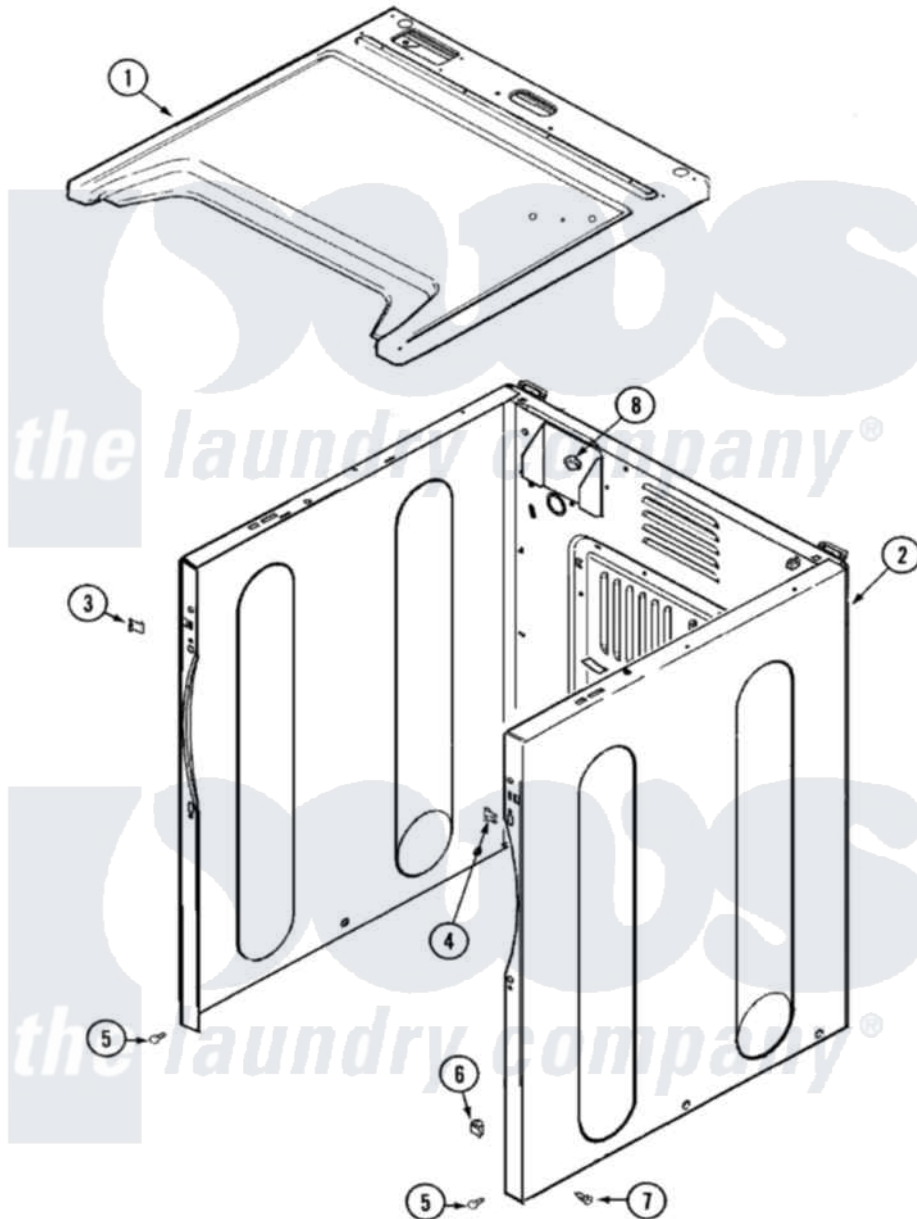

Maytag MDG9316BWW 01 - CABINET-FRONT

Maytag Residential Maytag MDG9316BWW Dryer Parts Parts Diagram 01 - CABINET-FRONT
 Click on the part number to view part

Item	Original Part Number	Replaced By	Status	Part Description
1	33002631			Cover, Top
"	33001896			Cover, Top
2	33002624			Cabinet, Assembly
"	33001897			Cabinet
"	22003643			CABINET ASSY. (WHT AS PK)
3	22002049			Clip Note: Clip, Front Panel
4	213280	204439		Screw And Fstner Assembly
5	22001995			Screw Note: Screw, Tumbler Front And Shroud
6	Y310376			Clip, Door Switch Harness
7	22003409	213007		Xfor Cabinet See Cabinet, Back
"	213007			Xfor Cabinet See Cabinet, Back
8	Y310376			Clip, Door Switch Harness