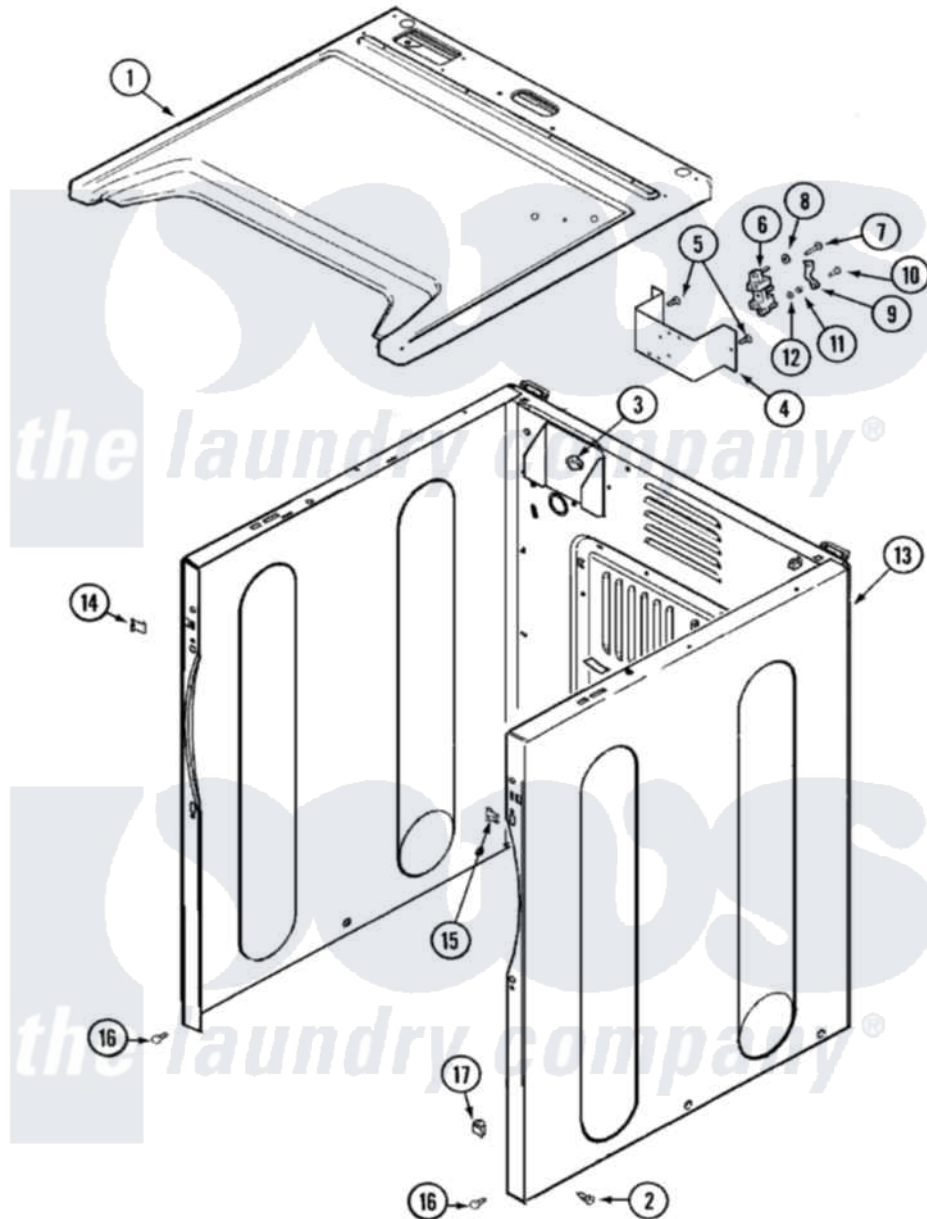

Maytag MDG9357AWA 01 - CABINET

Maytag [Residential Maytag MDG9357AWA Dryer Parts](#) Parts Diagram 01 - CABINET
 Click on the part number to view part

Item	Original Part Number	Replaced By	Status	Part Description
1	33001906		Not Available	COVER, TOP (ALM)---NA
2	213007			Xfor Cabinet See Cabinet, Back
3	Y310376			Clip, Door Switch Harness
13	33001898	33002373		Cabinet
14	22002049			Clip Note: Clip, Front Panel
15	213280	204439		Screw And Fstner Assembly
16	22001995			Screw Note: Screw, Tumbler Front And Shroud
17	Y310376			Clip, Door Switch Harness