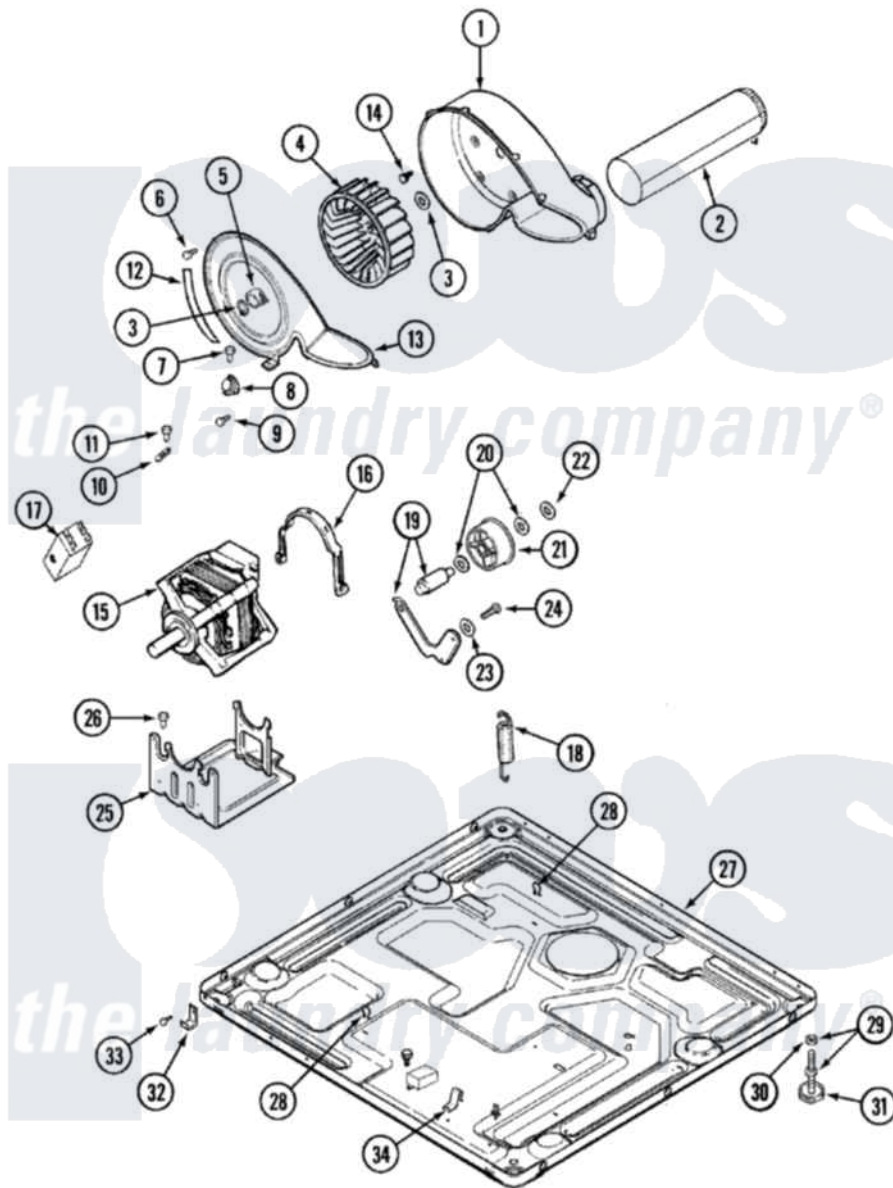

Maytag MDG9357AWA 06 - MOTOR DRIVE

Maytag [Residential Maytag MDG9357AWA Dryer Parts](#) Parts Diagram 06 - MOTOR DRIVE
 Click on the part number to view part

Item	Original Part Number	Replaced By	Status	Part Description
1	33001789			Housing, Blower
2	22001995			Screw Note: Screw, Tumbler Front And Shroud
"	33001800			Duct Assembly, Exhaust
3	410233	9703438		Ring-Retrn
4	33001790			Wheel, Blower
5	312967			Clamp, Blower Housing
6	33001855	33002917		Screw, No.10-16
7	Y313561			Screw---NA
8	307250			Thermostat, Multi-Temp
9	22001996	3370225		Screw
10	33001762			Fuse, Thermal
11	314848	W10116760		Screw
12	33001772		Not Available	SEAL, BLOWER COVER
13	33001873			Cover, Blower Housing---NA
14	314818	1163839		Screw
15	33001853	33002478		Motor

"	33002237	33002478	Motor
"	33002462	33002478	Motor
"	33002478		Motor
16	Y015825		Clip, Motor To Motor Support
17	33001854	33002478	Motor
18	33001754	33002459	Assembly, Spring And Plug
"	33002460	33002459	Assembly, Spring And Plug
"	33002461		Plug For Spring
"	33002157		Grommet
19	33001840	6-3705180	Idler Arm
20	Y312527		Washer, Idler Shaft
21	33001783	6-3700340	BearIng- I
22	312958	354987	Ring, Retaining
23	315772		Sleeve, Idler Arm
24	Y014874		Screw, Idler Arm And Sleeve
25	Y313561		Screw----NA
"	33001752	33002817	Motor Support, Offset
"	33002466	33002817	Motor Support, Offset
26	Y313561		Screw----NA
27	33001845	Not Available	BASE
"	33002465	Not Available	BASE, (LWR)----NA
28	410490		Spring, Retainer Wire Harness
29	Y305086		Adjustable Leg And Nut
30	Y052740	62739	Nut, Lock
31	Y314137		Foot, Rubber
32	22002239		Clip, Front Panel
33	Y310632	1163839	Screw
34	22002244		Clip, Grounding