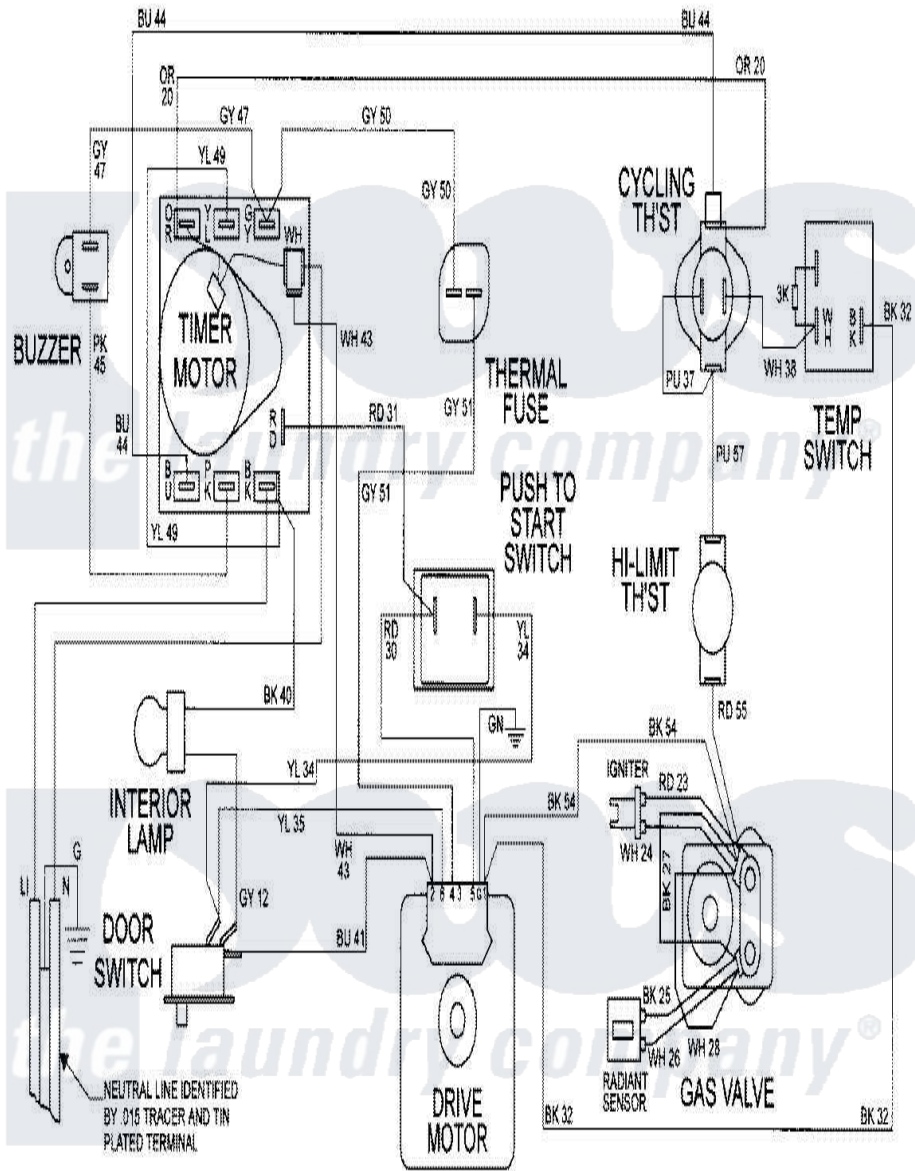

Maytag MDG9357AWA 08 - WIRING INFORMATION

POWER CORD

Maytag [Residential Maytag MDG9357AWA Dryer Parts](#) Parts Diagram 08 - WIRING INFORMATION
 Click on the part number to view part

| Item | Original Part Number | Replaced By | Status | Part Description |
|------|----------------------|-------------|---------------|--------------------|
| NI | 15002308 | | Not Available | WIRING INFORMATION |