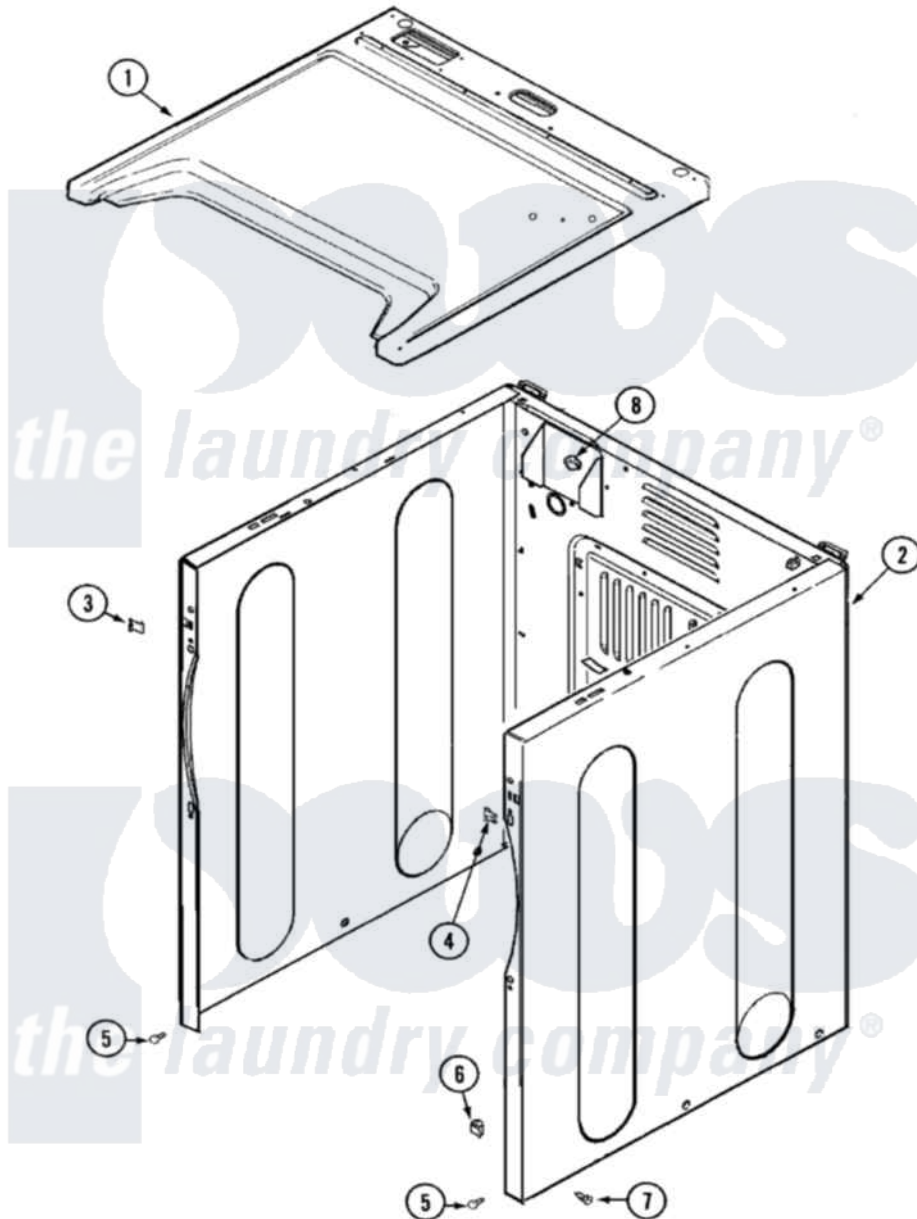

Maytag MDG9420BWW 01 - CABINET-FRONT

Maytag Residential Maytag MDG9420BWW Dryer Parts Parts Diagram 01 - CABINET-FRONT
 Click on the part number to view part

Item	Original Part Number	Replaced By	Status	Part Description
1	33002631			Cover, Top
"	33001896			Cover, Top
2	33002624			Cabinet, Assembly
"	33001897			Cabinet
3	22002049			Clip Note: Clip, Front Panel
4	213280	204439		Screw And Fstner Assembly
5	22001995			Screw Note: Screw, Tumbler Front And Shroud
6	Y310376			Clip, Door Switch Harness
7	22003409	213007		Xfor Cabinet See Cabinet, Back
"	213007			Xfor Cabinet See Cabinet, Back
8	Y310376			Clip, Door Switch Harness