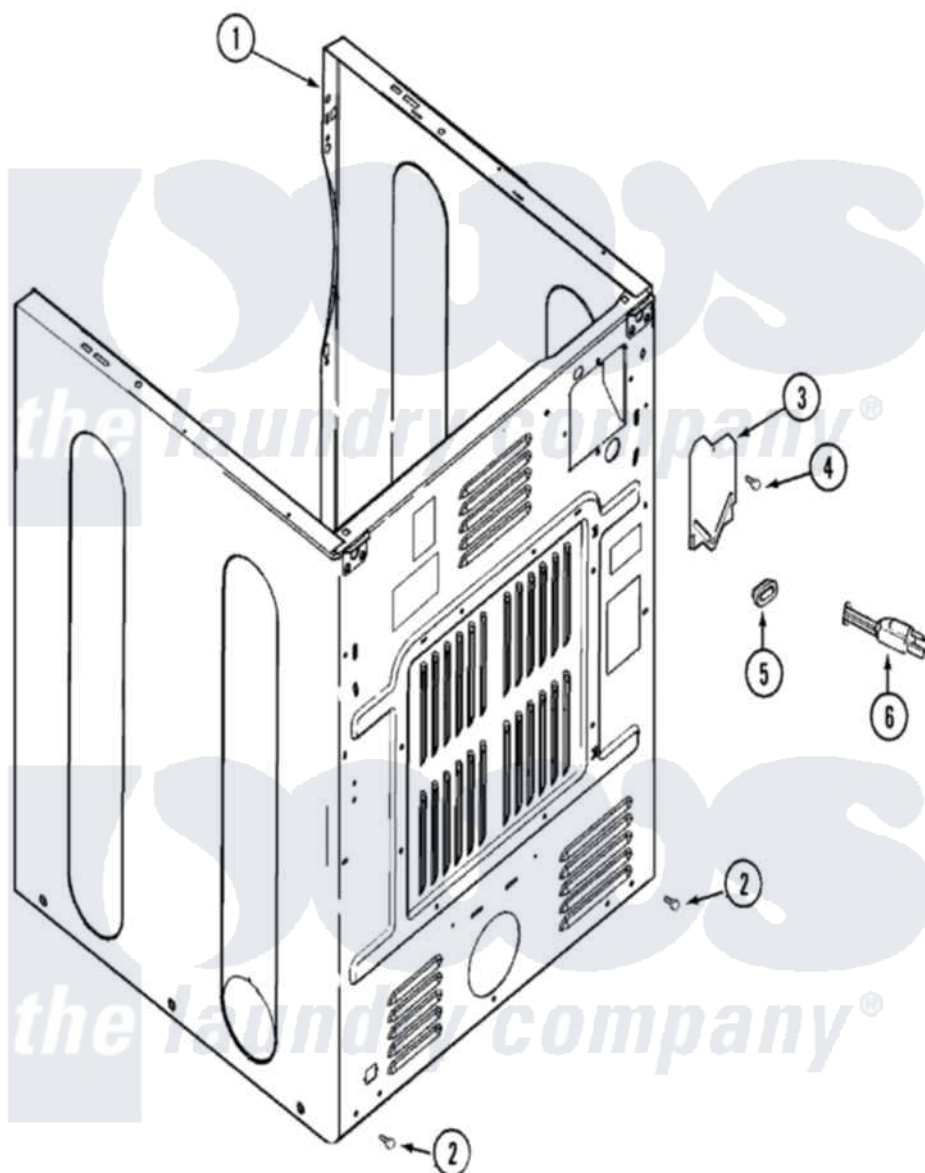

Maytag MDG9420BWW 02 - CABINET-REAR

Maytag Residential Maytag MDG9420BWW Dryer Parts Parts Diagram 02 - CABINET-REAR
 Click on the part number to view part

Item	Original Part Number	Replaced By	Status	Part Description
1	33002624			Cabinet, Assembly
"	33001897			Cabinet
"	22003643			CABINET ASSY. (WHT AS PK)
"	22003367	22004095		Hinge, Plastic
"	22001995			Screw Note: Screw, Tumbler Front And Shroud
2	22001995			Screw Note: Screw, Tumbler Front And Shroud
3	33001795			Cover, Terminal Block
4	22001995			Screw Note: Screw, Tumbler Front And Shroud
5	211881			Grommet, Cord Part Not Used-Gas Models Only
6	33002494	33002778		Power Cord