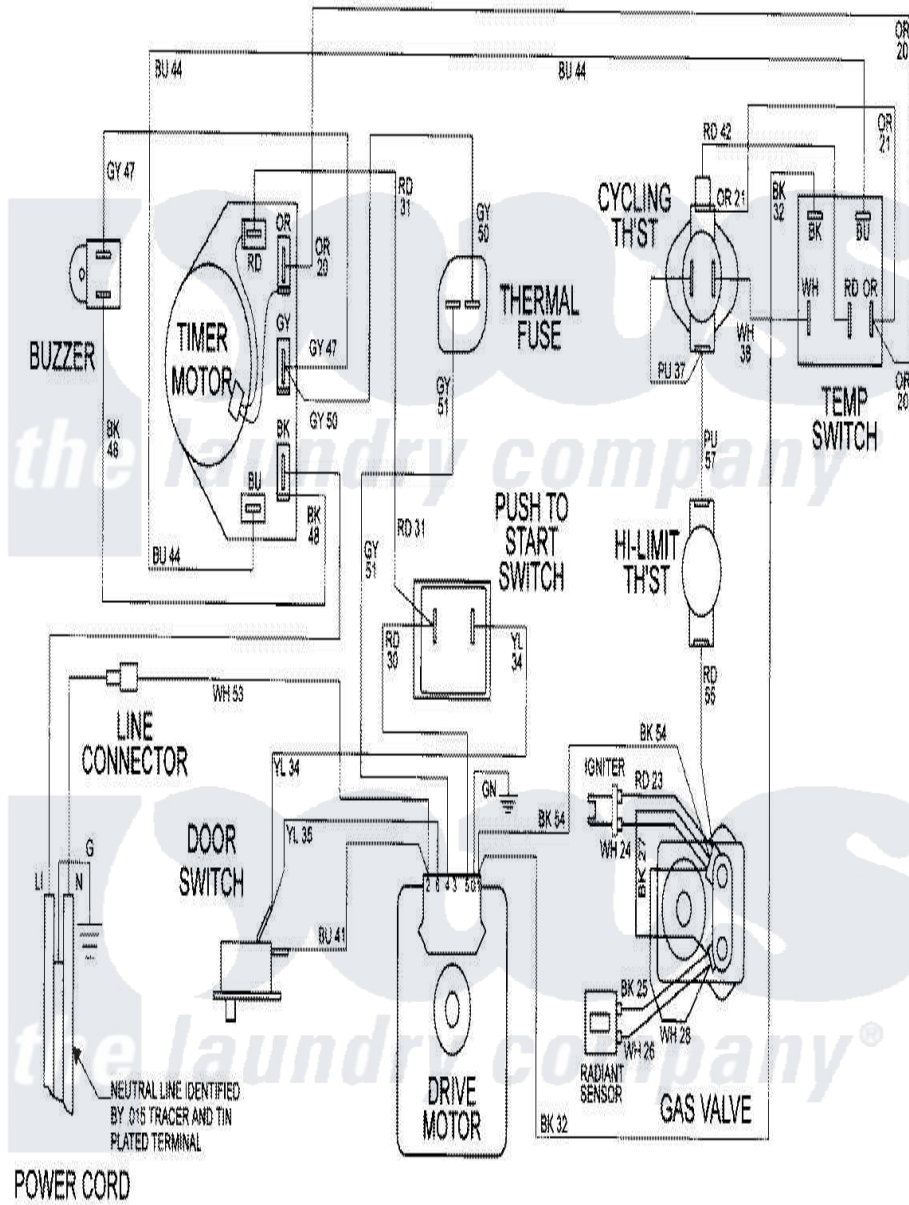

Maytag MDG9420BWW 08 - WIRING INFORMATION

Maytag Residential Maytag MDG9420BWW Dryer Parts Parts Diagram 08 - WIRING INFORMATION
 Click on the part number to view part

Item	Original Part Number	Replaced By	Status	Part Description
NI	15002304		Not Available	WIRING INFORMATION