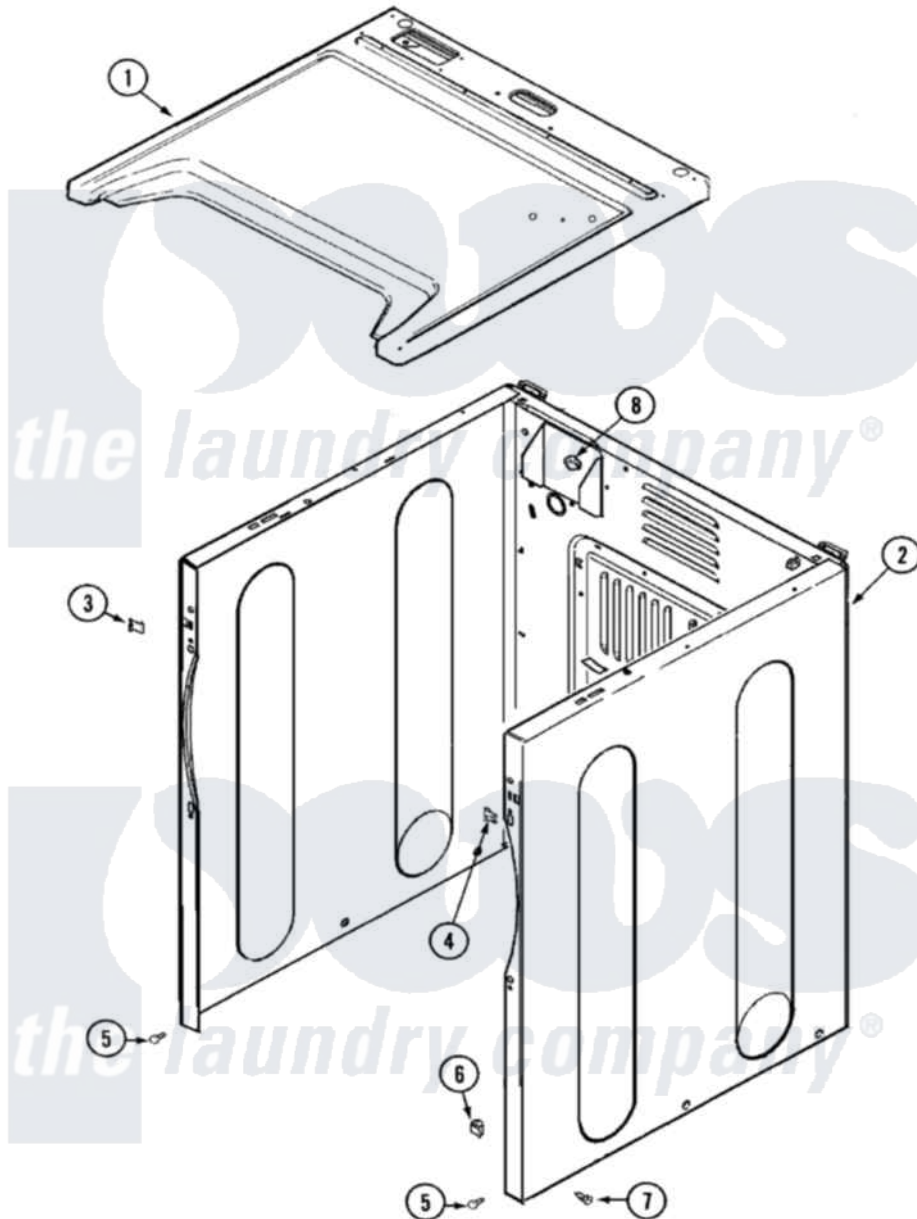

Maytag MDG9606AWQ 01 - CABINET-FRONT

Maytag Residential Maytag MDG9606AWQ Dryer Parts Parts Diagram 01 - CABINET-FRONT
 Click on the part number to view part

| Item | Original Part Number | Replaced By | Status | Part Description |
|------|--------------------------|------------------------|---------------|---|
| 1 | 33002372 | | Not Available | COVER, TOP (BSQ) |
| 2 | 33002373 | | | Cabinet |
| 3 | 22002049 | | | Clip Note: Clip, Front Panel |
| 4 | 213280 | 204439 | | Screw And Fstner Assembly |
| 5 | 22001995 | | | Screw Note: Screw, Tumbler Front And Shroud |
| 6 | Y310376 | | | Clip, Door Switch Harness |
| 7 | 213007 | | | Xfor Cabinet See Cabinet, Back |
| 8 | Y310376 | | | Clip, Door Switch Harness |