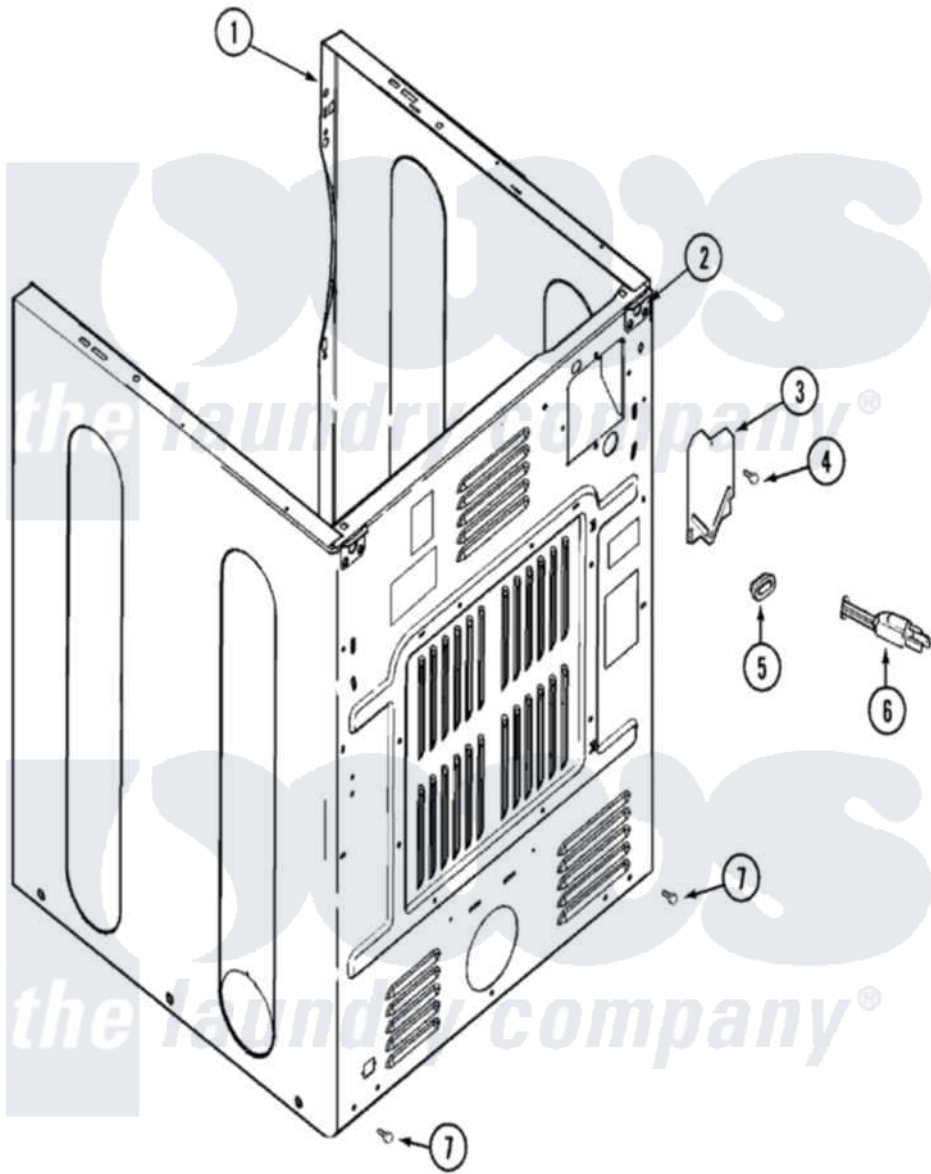

# Maytag MDG9606AWQ 02 - CABINET-REAR

Maytag Residential Maytag MDG9606AWQ Dryer Parts Parts Diagram 02 - CABINET-REAR  
 Click on the part number to view part

Item	Original Part Number	Replaced By	Status	Part Description
1	<a href="#">33002373</a>			Cabinet
2	<a href="#">22001995</a>			Screw Note: Screw, Tumbler Front And Shroud
3	<a href="#">33001795</a>			Cover, Terminal Block
4	<a href="#">22001995</a>			Screw Note: Screw, Tumbler Front And Shroud
5	<a href="#">211881</a>			Grommet, Cord Part Not Used-Gas Models Only
6	33001246		Not Available	CORD, POWER