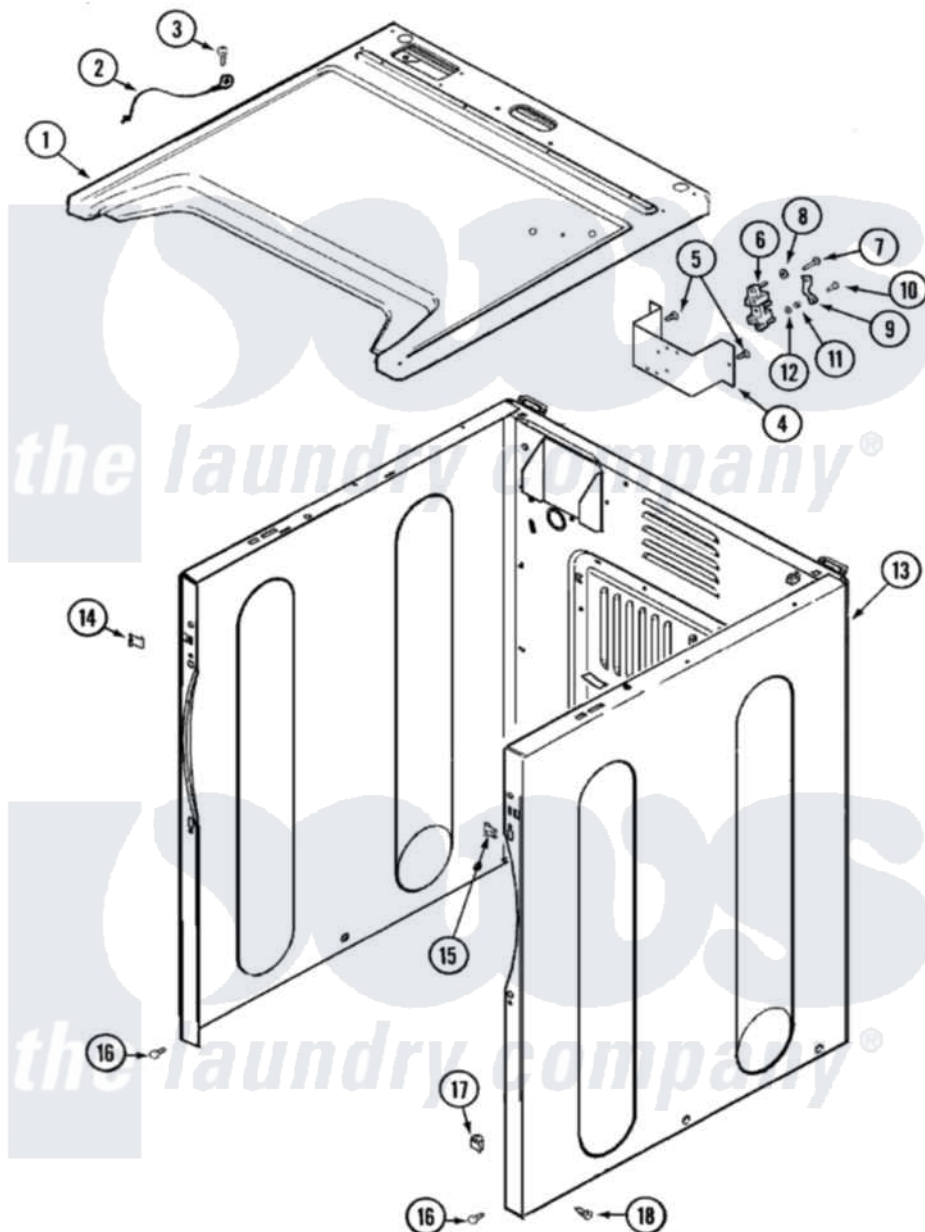

Maytag MDG9806AWW 01 - CABINET

Maytag [Residential Maytag MDG9806AWW Dryer Parts](#) Parts Diagram 01 - CABINET
 Click on the part number to view part

| Item | Original Part Number | Replaced By | Status | Part Description |
|------|--------------------------|------------------------|--------|---|
| 1 | 33001896 | | | Cover, Top |
| 13 | 33001897 | | | Cabinet |
| 14 | 22002049 | | | Clip Note: Clip, Front Panel |
| 15 | 213280 | 204439 | | Screw And Fstner Assembly |
| 16 | 22001995 | | | Screw Note: Screw, Tumbler Front And Shroud |
| 17 | Y310376 | | | Clip, Door Switch Harness |
| 18 | 213007 | | | Xfor Cabinet See Cabinet, Back |