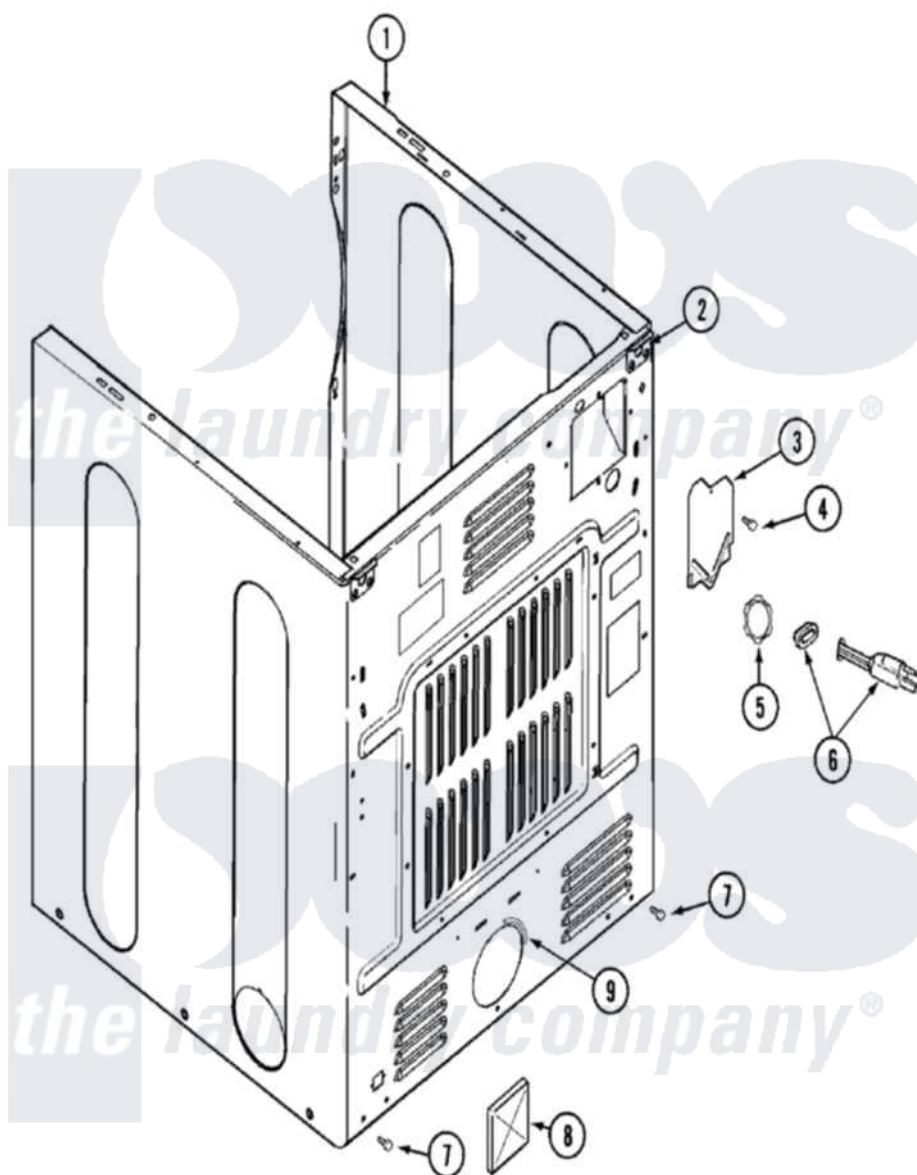

Maytag MDG9806AWW 02 - CABINET-REAR

Maytag Residential Maytag MDG9806AWW Dryer Parts Parts Diagram 02 - CABINET-REAR
 Click on the part number to view part

Item	Original Part Number	Replaced By	Status	Part Description
1	33001897			Cabinet
2	33001827		Not Available	BRACKET, CABINET HINGE
3	33001795			Cover, Terminal Block
4	22001995			Screw Note: Screw, Tumbler Front And Shroud
6	33001246		Not Available	CORD, POWER
7	22001995			Screw Note: Screw, Tumbler Front And Shroud
8	33001702			Flap, Pipe
9	33002283			Guard, Exhaust Duct
10	211881			Grommet, Cord Part Not Used- Gas Models Only