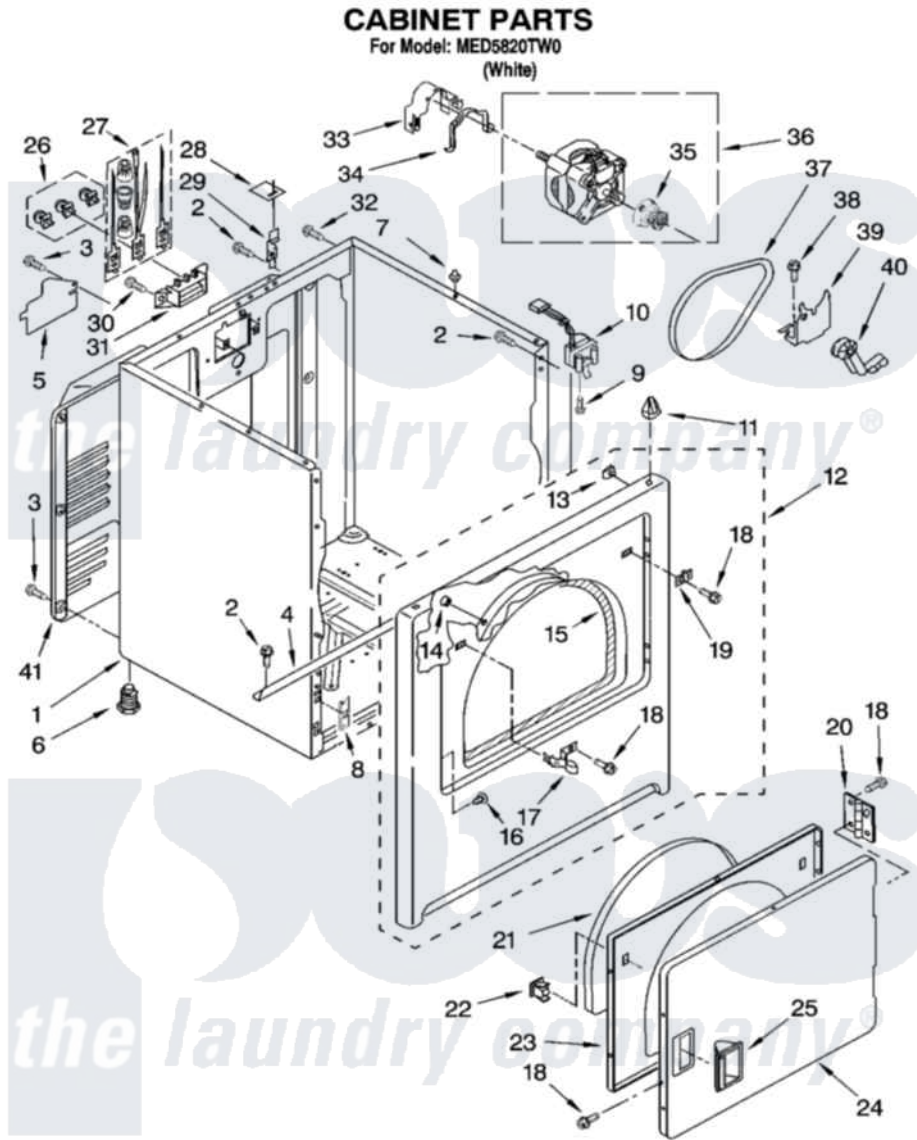

# Maytag MED5820TW0 02 - CABINET PARTS

W10118481

3

Maytag [Residential Maytag MED5820TW0 Dryer Parts](#) Parts Diagram 02 - CABINET PARTS  
Click on the part number to view part

Item	Original Part Number	Replaced By	Status	Part Description
1	8530603	<a href="#">8533643</a>		Cabinet
2	343641	<a href="#">681414</a>		Screw, 10AB X 1/2
3	<a href="#">693995</a>			Screw, Hex Head
4	<a href="#">8541400</a>			Bracket, Cabinet
5	<a href="#">3396795</a>			Cover, Terminal Block
6	3392100	<a href="#">49621</a>		Feet-Leveling
"	<a href="#">279810</a>			Foot-Optional
7	<a href="#">18776</a>			Lock, Front Top
8	<a href="#">3394083</a>			Clip, Front Panel
9	697773	<a href="#">3395530</a>		Screw
10	<a href="#">3406107</a>			Door Switch Assembly
11	<a href="#">98669</a>			Lock, Front Top
12	3403444	<a href="#">279852</a>		Panel
13	<a href="#">98234</a>			Clip, U-Bend
14	685203	<a href="#">279220</a>		Clip
15	<a href="#">3406129</a>			Seal And Bearing Assembly