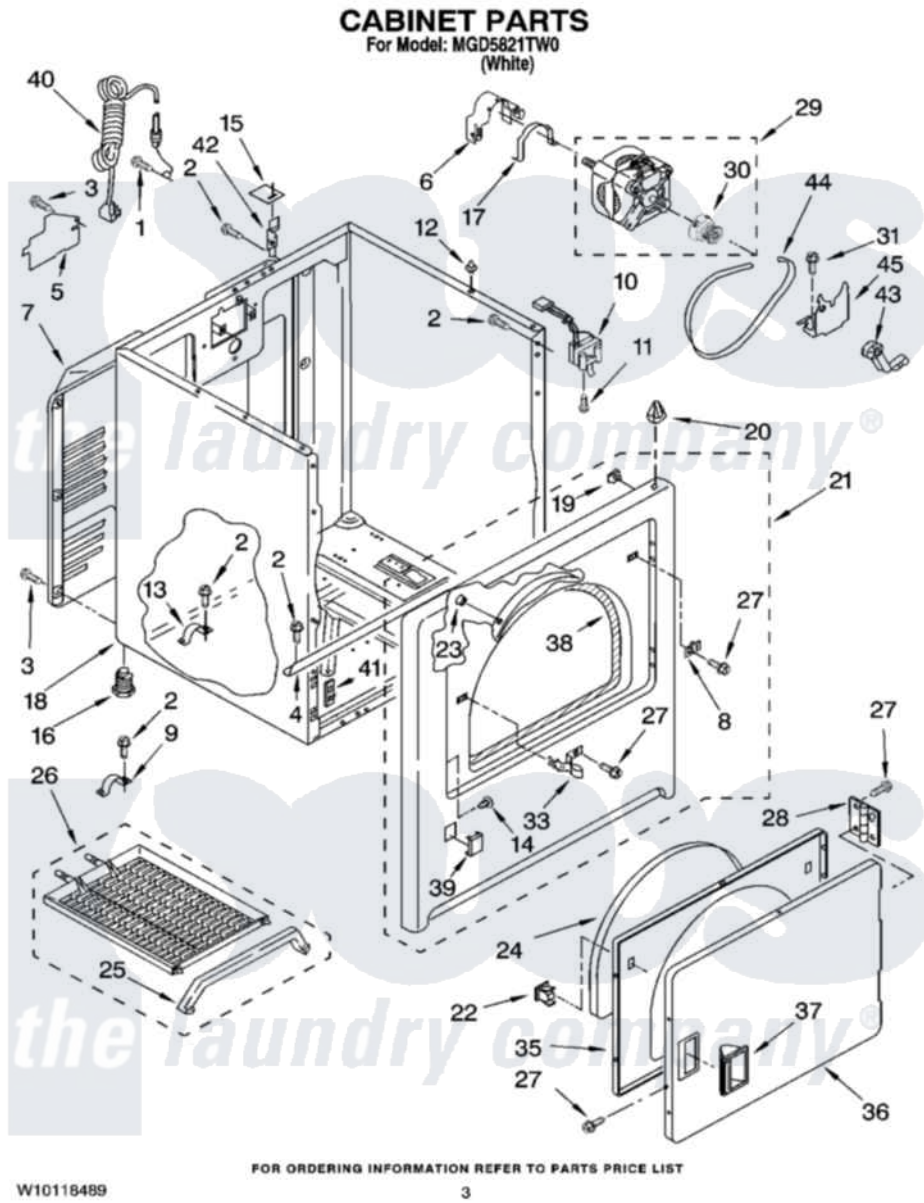

Maytag MGD5821TW0 02 - CABINET PARTS

W10118489

3

Maytag [Residential Maytag MGD5821TW0 Dryer Parts](#) Parts Diagram 02 - CABINET PARTS
Click on the part number to view part

Item	Original Part Number	Replaced By	Status	Part Description
1	697776	4331106		Screw, No.10-32 X 7/16
2	343641	681414		Screw, 10AB X 1/2
3	693995			Screw, Hex Head
4	8541400			Bracket, Cabinet
5	3396795			Cover, Terminal Block
6	3404162			Clamp, Motor
7	3396805	280043		Panel-Rear
8	3403630			Plug, Strike Hole
9	3980175			Clamp, Elbow
10	3406107			Door Switch Assembly
11	697773	3395530		Screw
12	98669			Lock, Front Top
13	341029			Clamp, Pipe Door Spring
14	3404413			Plug, Hinge Hole
15	18849			Pad, Top Hinge
16	3392100	49621		Feet-Leveling

"	279810		Foot-Optional
17	660658		Clamp, Motor Mounting 343481 685441
18	8530603	8533643	Cabinet
19	98234		Clip, U-Bend
20	18776		Lock, Front Top
21	3403447	279854	Panel
22	338941	WB7K5125	Side Trim
23	685203	279220	Clip
24	3405246		Seal, Door Push-To-Start
25	692989		BRacket, Dry Rack
26	3406839		Dry Rack Assembly
27	342055	488627	Screw
28	3405514	W10362431	Hinge And Pin Assembly
29	8066206	279827	Motor-Drive
30	8066184		Pulley, Motor
31	3400500		Bolt, 3405245 5/16-18 X 3/4
33	3403431		Strike, Panel
35	3402341		Door, Inner
36	3402335		Door, Front
37	8565970		Handle, Door
38	3406129		Seal And Bearing Assembly
39	3394975		Plug, Front Panel
40	344020	3401402	Cord, Power
41	3394083		Clip, Front Panel
42	8066217		Hinge, Top
43	691366		Idler And Pulley Assembly
44	W10131364	341241	Belt
45	348780		Base, Motor