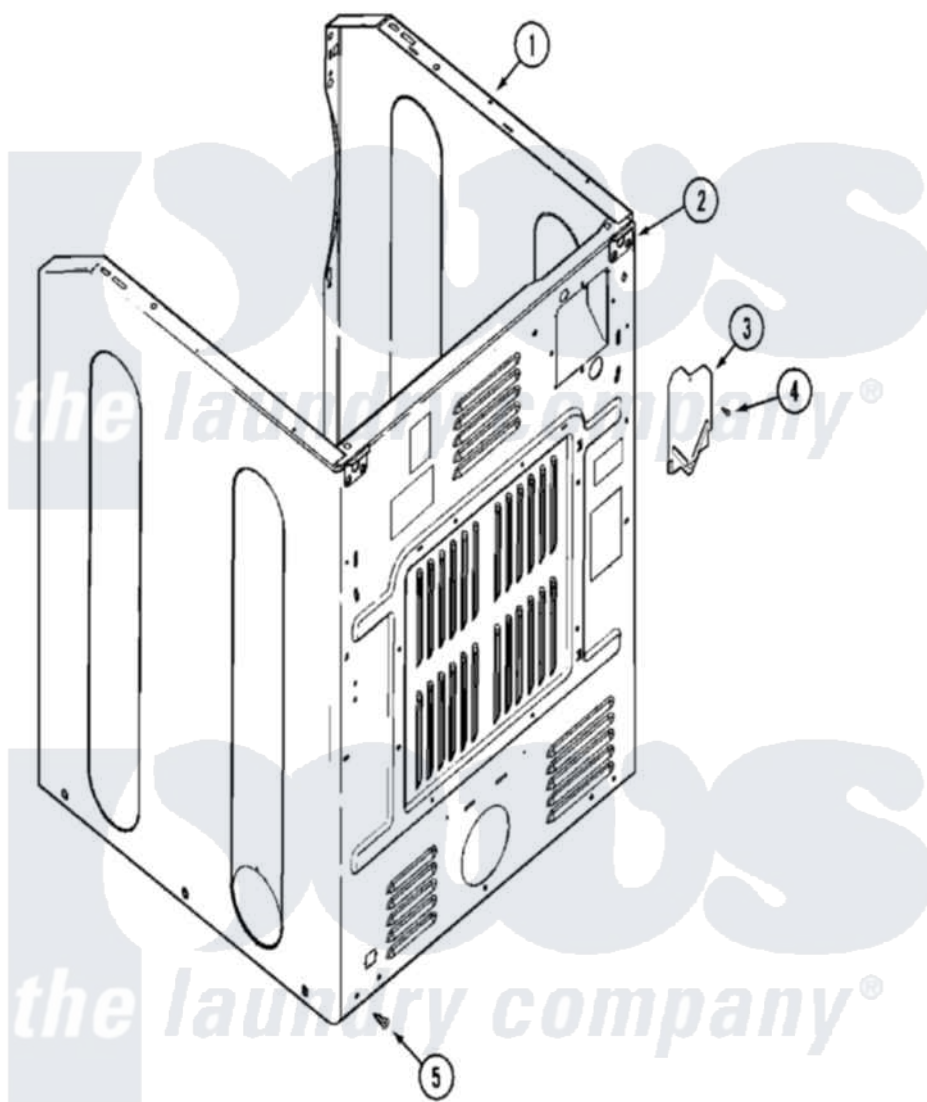

# Maytag MHE15PDAUW 03 - CABINET-REAR

Maytag Residential Maytag MHE15PDAUW Dryer Parts Parts Diagram 03 - CABINET-REAR  
Click on the part number to view part

Item	Original Part Number	Replaced By	Status	Part Description
001	NLA		Not Available	CABINET (WHT)
002	NLA		Not Available	BRACKET, CABINET HINGE
003	<a href="#">33001795</a>			Cover, Terminal Block
004	<a href="#">22001995</a>			Screw Note: Screw, Tumbler Front And Shroud
005	<a href="#">22001995</a>			Screw Note: Screw, Tumbler Front And Shroud