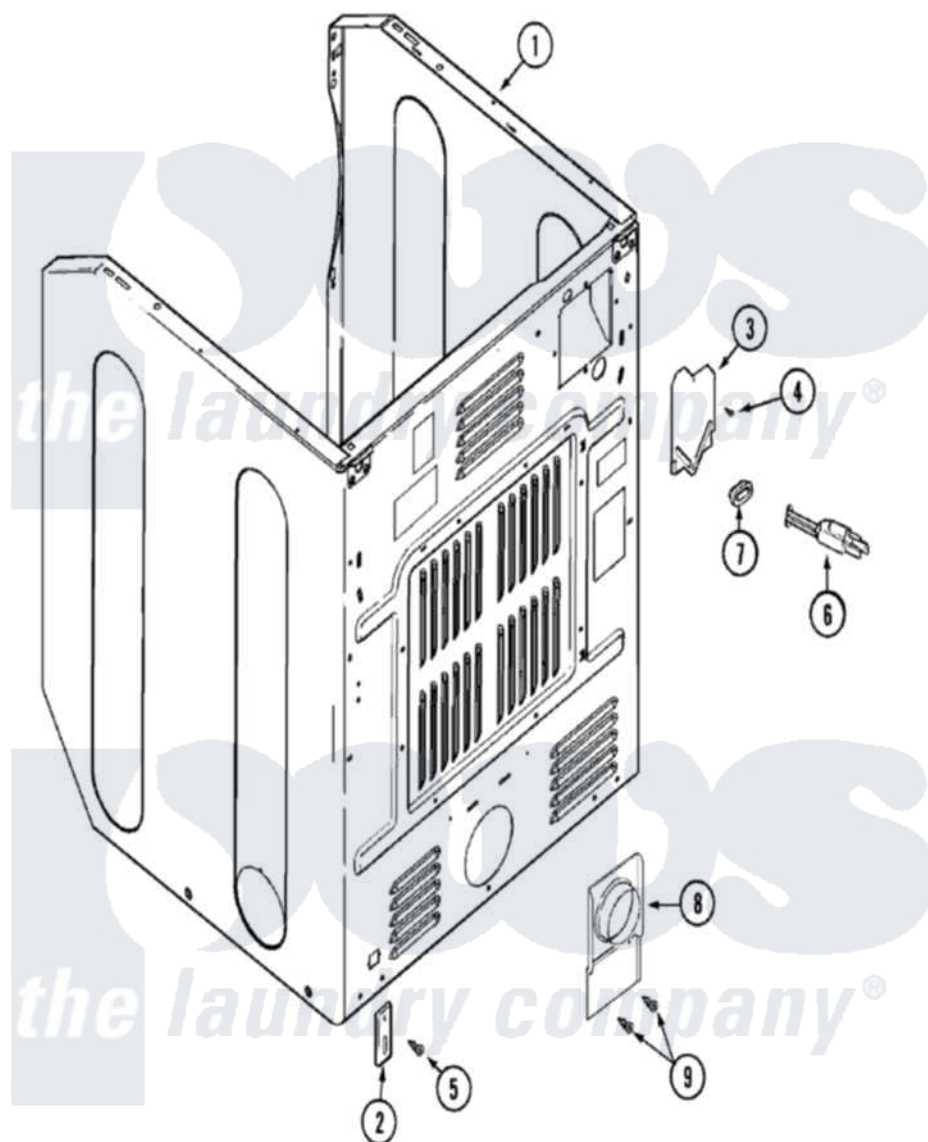

# Maytag MHW2000AWW 04 - CABINET-REAR (DRYER)

Maytag Residential Maytag MHW2000AWW Stacked Washer and Dryer Parts Parts Diagram 04 - CABINET-REAR (DRYER)

[Click on the part number to view part](#)

Item	Original Part Number	Replaced By	Status	Part Description
1	<a href="#">33002277</a>			Cabinet
2	<a href="#">33002060</a>			Bracket, Security
3	<a href="#">33001795</a>			Cover, Terminal Block
4	<a href="#">22001995</a>			Screw Note: Screw, Tumbler Front And Shroud
5	<a href="#">22001995</a>			Screw Note: Screw, Tumbler Front And Shroud
6	<a href="#">33002323</a>			Shield, Power Cord
8	22002528		Not Available	BRACKET, EXHAUST DUCT ASSY.
9	<a href="#">22001995</a>			Screw Note: Screw, Tumbler Front And Shroud