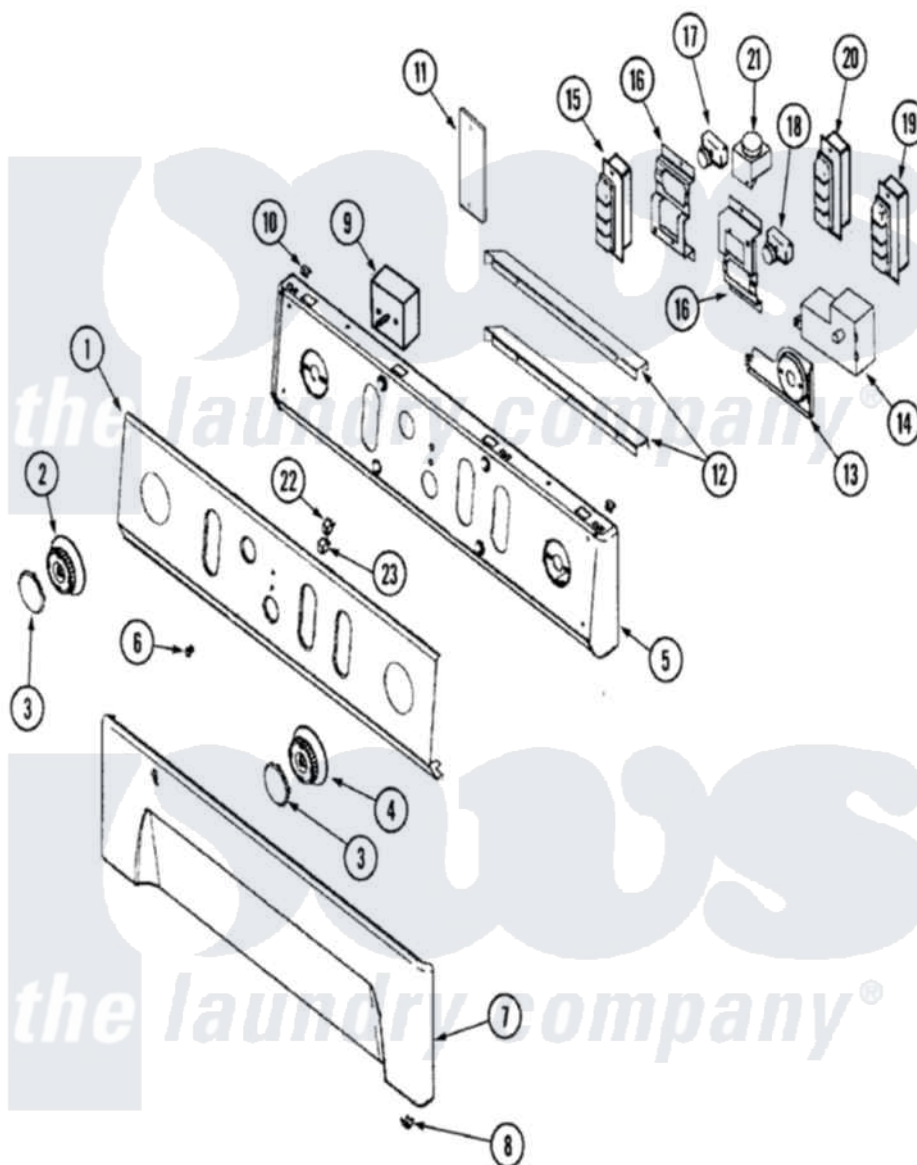

# Maytag MHW2000AWW 07 - CONTROL PANEL (WASHER)

Maytag Residential Maytag MHW2000AWW Stacked Washer and Dryer Parts Parts Diagram 07 - CONTROL PANEL (WASHER)

[Click on the part number to view part](#)

Item	Original Part Number	Replaced By	Status	Part Description
1	W10124350		Not Available	NOT REQUIRED PART OR SEE NOTE