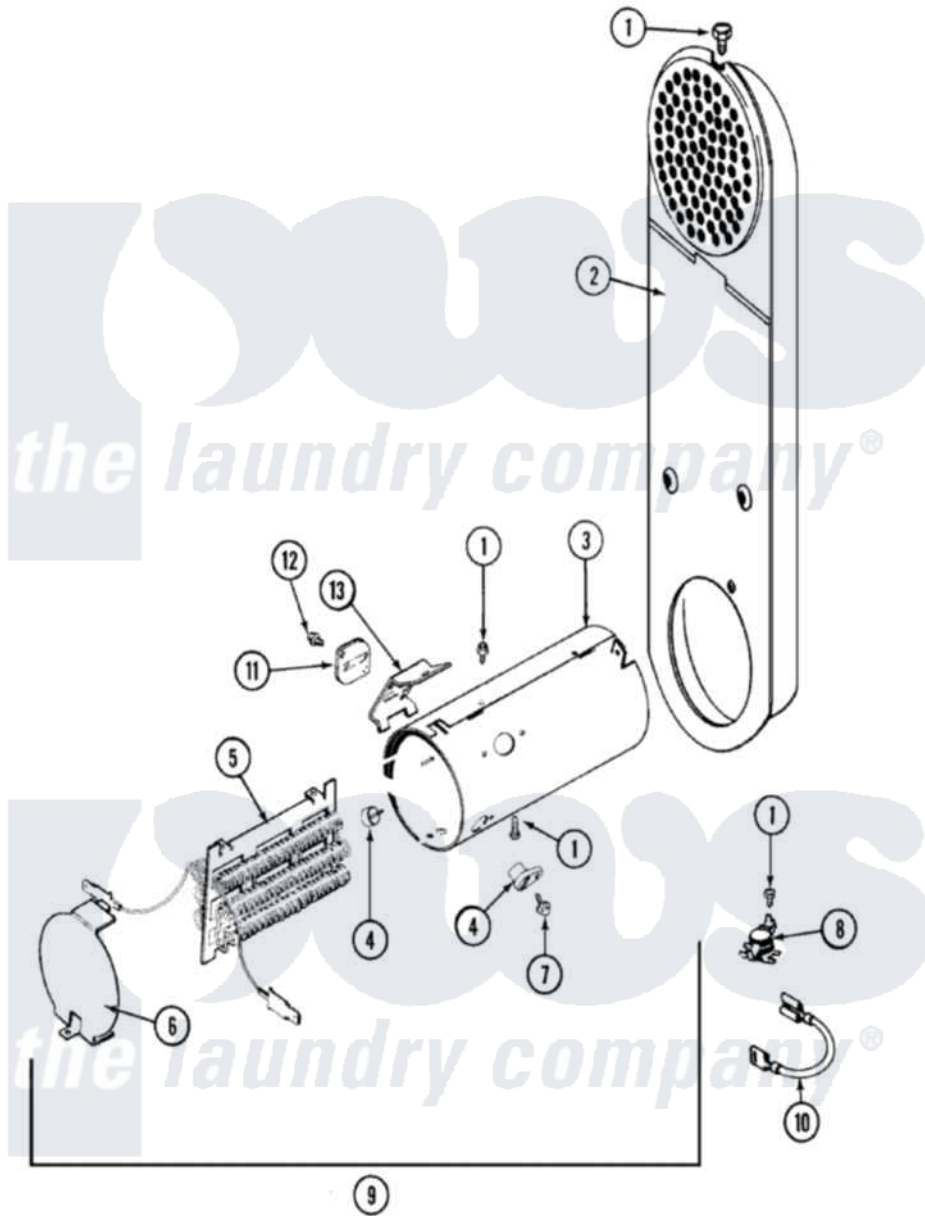

Maytag MHW2000AWW 12 - HEATER (DRYER)

Maytag Residential Maytag MHW2000AWW Stacked Washer and Dryer Parts Parts Diagram 12 - HEATER (DRYER)
 Click on the part number to view part

Item	Original Part Number	Replaced By	Status	Part Description
1	211294	90767		Screw, 8A X 3/8 HeX Washer Head Tapping
2	33001803	33003038		Assembly, Inlet Duct-Elec
3	314995			Enclosure, Heater
4	314998			Insulator, Terminal
5	307184	Y308612		Heater Sub-Assembly
6	314999			Shield, Radiant
7	314554		Not Available	SCREW
8	303396			Thermostat, Hi-Limit
10	Y307173			Wire, Jumper
11	307473			Fuse, Thermal
12	314848	W10116760		Screw
13	315346			Bracket, Thermal Fuse
14	Y308590	W10116795		Heater