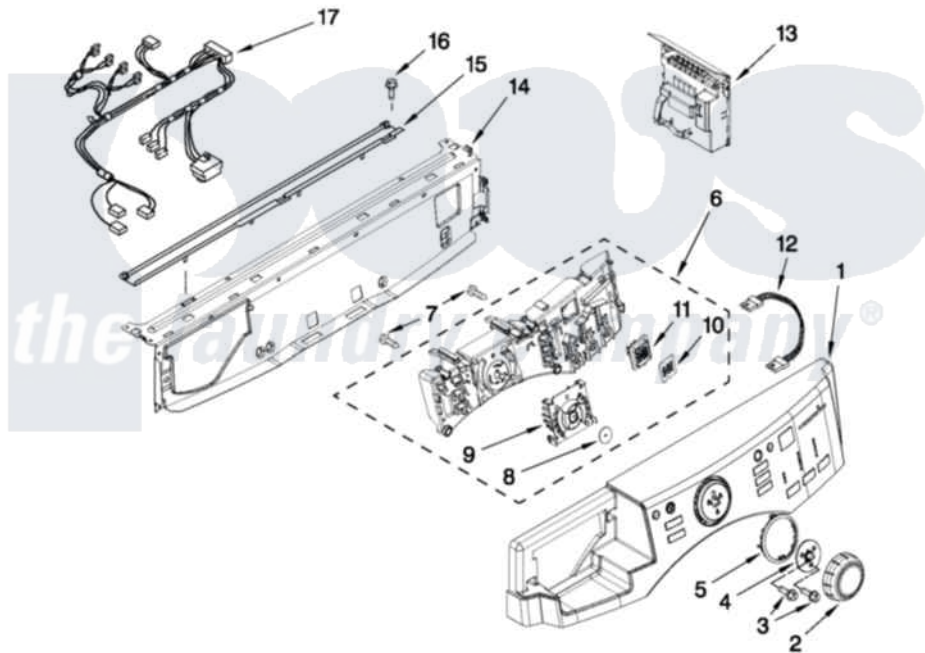

Maytag MHWE400WW01 03 - CONTROL PANEL PARTS

CONTROL PANEL PARTS

For Models: MHWE400WW01 (White), MHWE400WR01 (Red), MHWE400WJ01 (Oxide)

FOR ORDERING INFORMATION REFER TO PARTS PRICE LIST

Maytag Residential Maytag MHWE400WW01 Washer Parts Parts Diagram 03 - CONTROL PANEL PARTS
 Click on the part number to view part

Item	Original Part Number	Replaced By	Status	Part Description
1	W10294895			Panel-Control
"	W10294896			Panel-Control
"	W10294897			Panel-Control
2	W10248116	W10164576		Knob, Assembly
3	8181758	8182214		Screw
4	W10248117	W10172298		Bushing, Knob
5	W10248122			Light Guide, Cycle
6	W10283517			User Interface
7	8181661			Screw, Actuator
8	W10248120	8572039		Seal, User Interface
9	W10248121			Light Guide- Cycle, Internal
10	W10248118			Foil-Display
11	W10248119			Light Guide- Display
12	W10283465			Harness, Wiring
13	W10326458			Microcomputer, Machine Control
14	8183203	W10059240		Brace, Front Top

15 [8183204](#)

Channel, Water

16 8181756

[488729](#)

Screw

17 [W10294894](#)

Harness, Wiring