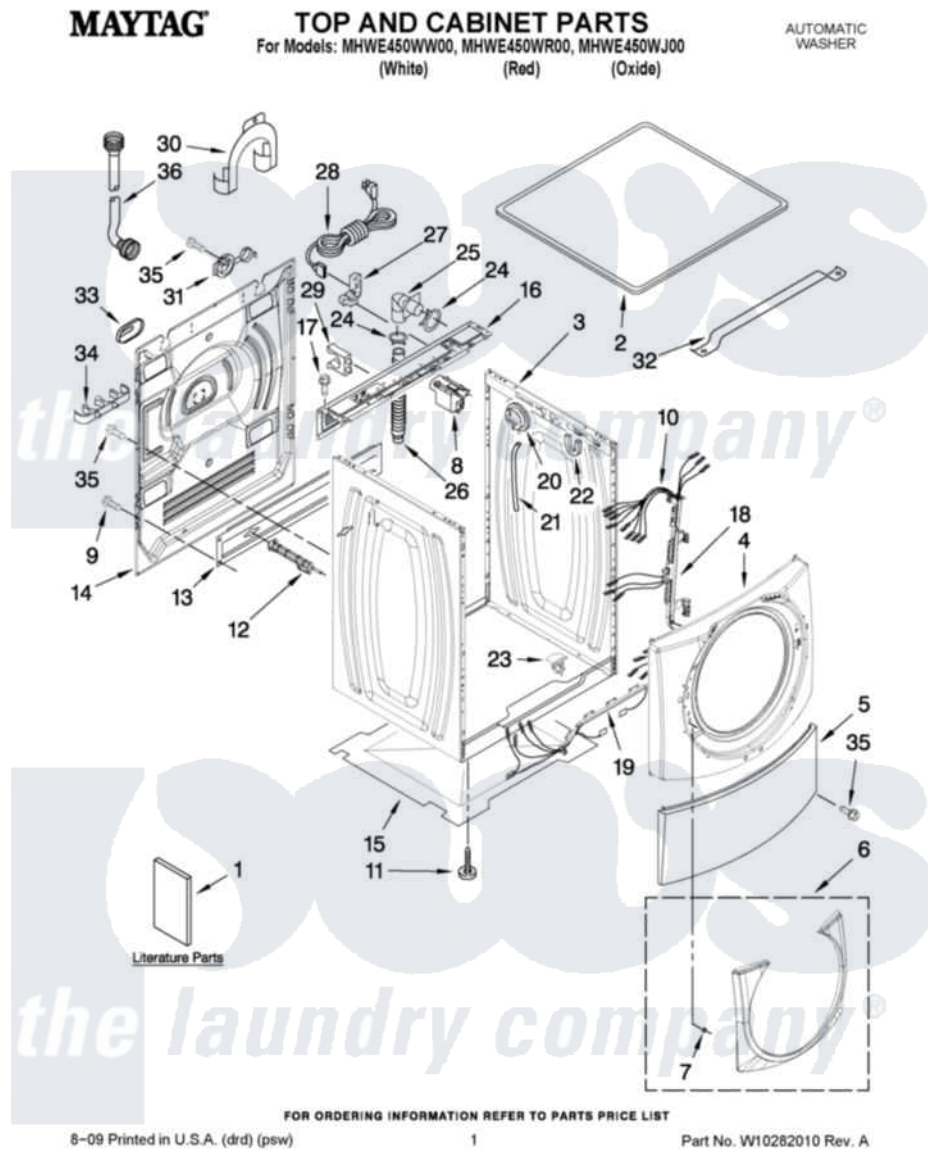

Maytag MHWE450WR00 01 - TOP AND CABINET PARTS

Maytag Residential Maytag MHWE450WR00 Washer Parts Parts Diagram 01 - TOP AND CABINET PARTS
 Click on the part number to view part

Item	Original Part Number	Replaced By	Status	Part Description
1	W10286177		Not Available	USE & CARE GUIDE
"	W10250503		Not Available	Tech Sheet
"	8183017		Not Available	Quick Start Guide
"	W10289390		Not Available	ENERGY GUIDE
2	8181799	8181641		Top
"	W10289411			Top
"	W10289394			Top
3	W10288155			Cabinet
"	W10288157			Cabinet
"	W10288156			Cabinet
4	W10248114			Panel, Front
"	W10289409			Panel, Front
"	W10289392			Panel, Front
5	8181643			Toe Panel
"	W10289410			Toe Panel
"	W10289395			Toe Panel

6	W10248115		Ring, Trim
"	W10289413		Ring, Trim
"	W10289399		Ring, Trim 9oxide)
7	8183210		Clip, Trim
8	8181922	W10326464	Filter, Interference
9	W10157885		Screw, 4.2 X 14
10	W10283494		Harness, Wiring
11	8181636		Foot, Leveling
12	W10283353	W10289554A	Bolt
"	W10283354	W10289554A	Bolt
13	8182661	W10003040	Brace, Transport
14	W10242507		Panel, Rear
15	8181635		Pan, Bottom
16	W10289389		Brace, Rear
17	8181756	488729	Screw
18	W10121609		Channel, Harness
19	W10121610		Channel, Harness
20	W10271610		Switch, Pressure
21	8181739	W10004260	Hose, Pressure Switch
22	8181763		Bracket, Spring
23	W10189678	W10085220	Microswitch
24	8181752	3367052	Clamp, Hose
25	8181738		Connector, Hose Outlet
26	8181737		Hose, Drain
27	8181690	8182635	Strain Relief
28	8183009		Cord, Power
29	8182702		Clip, Outer Hose Holder
30	8181768	W10280024	U-Bend, Drain Hose
31	8182699		Grommet, Cord Support
32	8181632		Brace, Top
33	8182700	8540268	Cover, Transport
34	8182701		Clip, Outer Hose Holder
35	8181828	488729	Screw
36	8182795	89503	Hose-Inlet
"	8182792	89503	Hose-Inlet