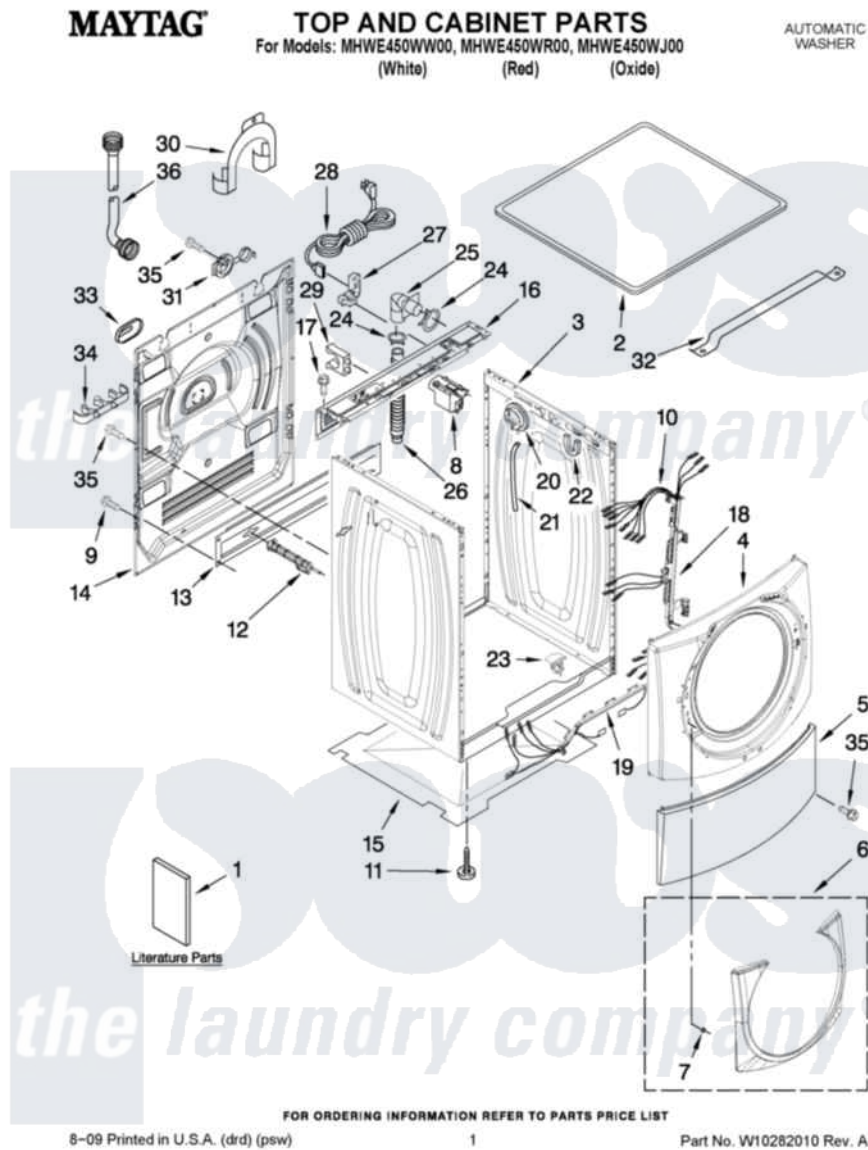

# Maytag MHWE450WW00 01 - TOP AND CABINET PARTS

Maytag [Residential Maytag MHWE450WW00 Washer Parts](#) Parts Diagram 01 - TOP AND CABINET PARTS  
 Click on the part number to view part

Item	Original Part Number	Replaced By	Status	Part Description
1	W10286177		Not Available	USE & CARE GUIDE
"	W10250503		Not Available	Tech Sheet
"	8183017		Not Available	Quick Start Guide
"	W10289390		Not Available	ENERGY GUIDE
2	8181799	<a href="#">8181641</a>		Top
"	<a href="#">W10289411</a>			Top
"	<a href="#">W10289394</a>			Top
3	<a href="#">W10288155</a>			Cabinet
"	<a href="#">W10288157</a>			Cabinet
"	<a href="#">W10288156</a>			Cabinet
4	<a href="#">W10248114</a>			Panel, Front
"	<a href="#">W10289409</a>			Panel, Front
"	<a href="#">W10289392</a>			Panel, Front
5	<a href="#">8181643</a>			Toe Panel
"	<a href="#">W10289410</a>			Toe Panel
"	<a href="#">W10289395</a>			Toe Panel