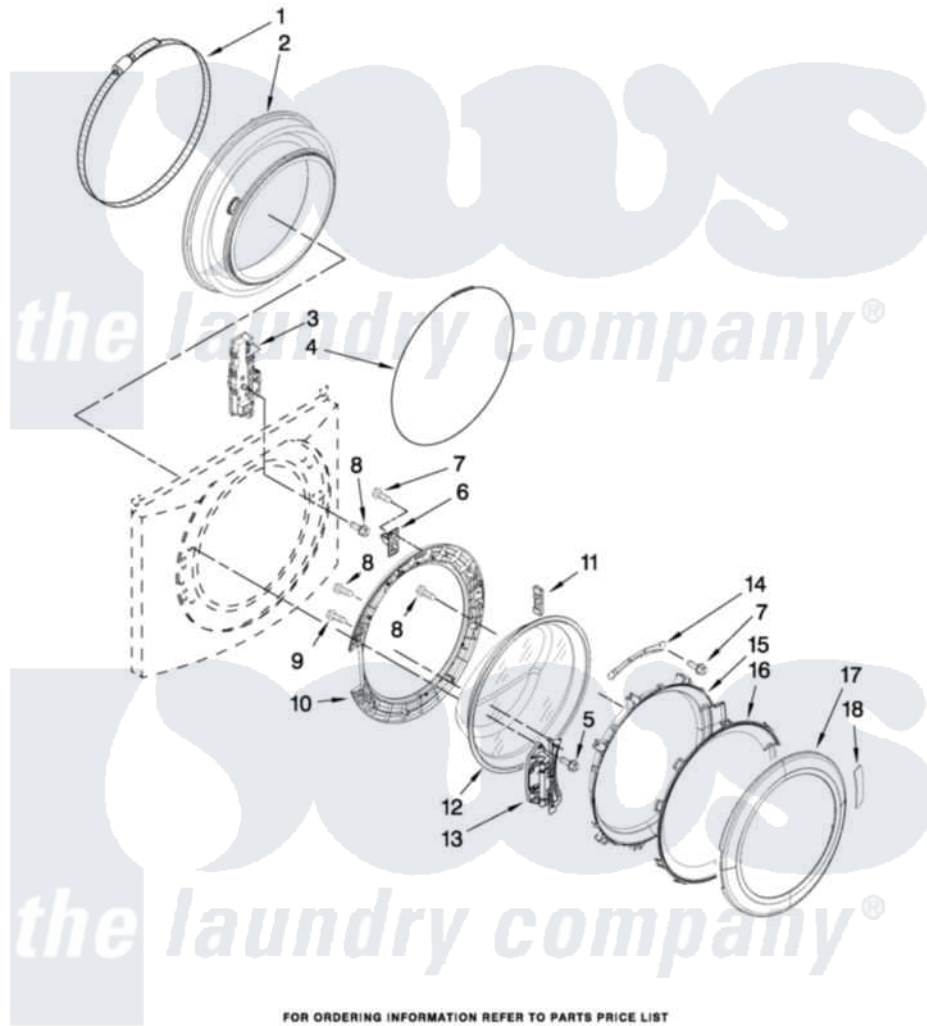

# Maytag MHWE450WW00 02 - DOOR AND LATCH PARTS

## DOOR AND LATCH PARTS

For Models: MHWE450WW00, MHWE450WR00, MHWE450WJ00  
(White) (Red) (Oxide)

W10282010

FOR ORDERING INFORMATION REFER TO PARTS PRICE LIST

3

Maytag [Residential Maytag MHWE450WW00 Washer Parts](#) Parts Diagram 02 - DOOR AND LATCH PARTS  
Click on the part number to view part

Item	Original Part Number	Replaced By	Status	Part Description
1	<a href="#">8182210</a>			Clamp, Bellow
2	<a href="#">8182119</a>			Bellow
3	<a href="#">8183270</a>			Lock, Door
4	<a href="#">8182211</a>			Clamp, Bellow To Front Panel
5	8181760	<a href="#">8540725</a>		Screw
6	8183198	<a href="#">W10217552</a>		Hook, Door
7	8181758	<a href="#">8182214</a>		Screw
8	<a href="#">8181661</a>			Screw, Actuator
9	<a href="#">8181660</a>			Screw
10	<a href="#">8183195</a>			Frame, Door Back Support
11	8181659	<a href="#">W10128586</a>		Clamp, Glass Support
12	<a href="#">8181655</a>			Glass, Door
13	<a href="#">8183202</a>			Hinge, Door
14	<a href="#">W10295703</a>			Clamp, Glass
15	<a href="#">8183256</a>			Frame, Door Front Support
16	W10248071	<a href="#">W10153278</a>		Screen, Door