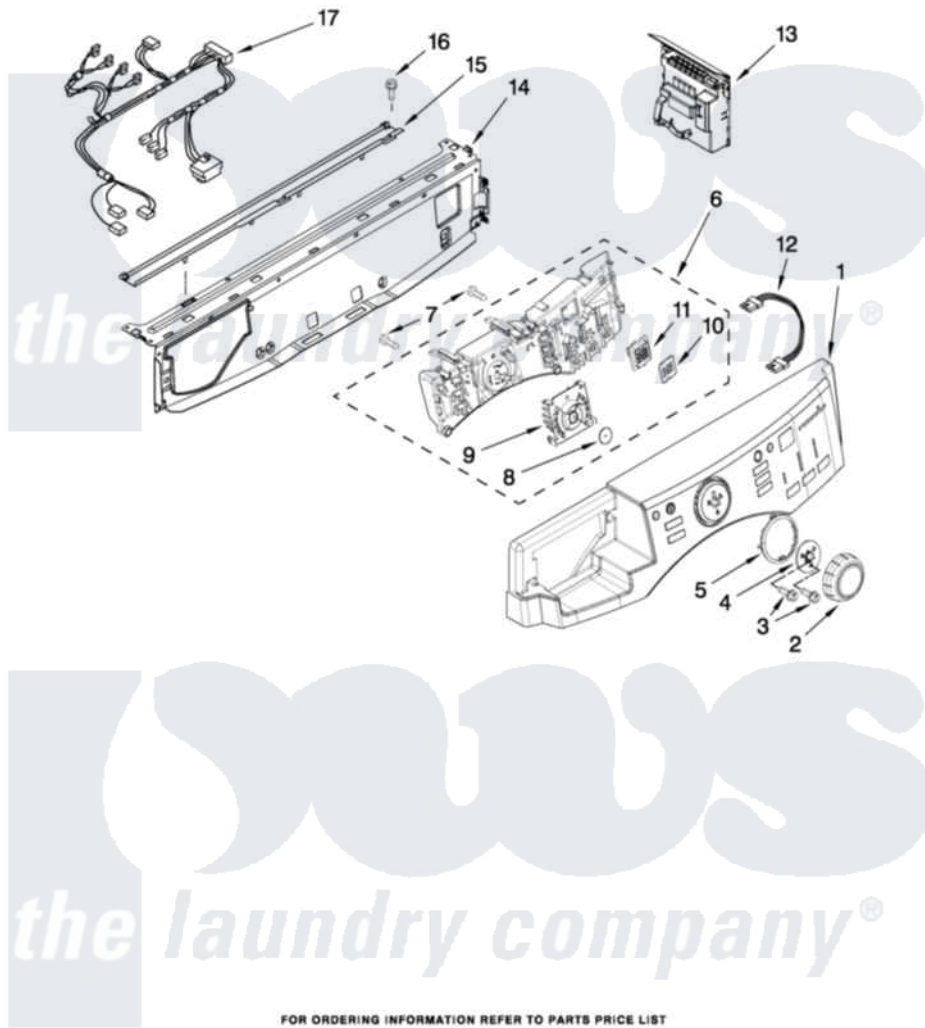

Maytag MHWE450WW00 03 - CONTROL PANEL PARTS

CONTROL PANEL PARTS

For Models: MHWE450WW00, MHWE450WR00, MHWE450WJ00
(White) (Red) (Oxide)

FOR ORDERING INFORMATION REFER TO PARTS PRICE LIST

4

W10282010

Maytag Residential Maytag MHWE450WW00 Washer Parts Parts Diagram 03 - CONTROL PANEL PARTS
Click on the part number to view part

Item	Original Part Number	Replaced By	Status	Part Description
1	W10283496			Panel-Control
"	W10283497			Panel-Control
"	W10283499			Panel-Control
2	W10248116	W10164576		Knob, Assembly
3	8181758	8182214		Screw
4	W10248117	W10172298		Bushing, Knob
5	W10248122			Light Guide, Cycle
6	W10283493			User Interface
7	8181661			Screw, Actuator
8	W10248120	8572039		Seal, User Interface
9	W10248121			Light Guide- Cycle, Internal
10	W10248118			Foil-Display
11	W10248119			Light Guide- Display
12	W10283465			Harness, Wiring
13	W10283511			Microcomputer, Machine Control
14	8183203	W10059240		Brace, Front Top

15 [8183204](#)

Channel, Water

16 8181756

[488729](#)

Screw

17 [W10283495](#)

Harness, Wiring