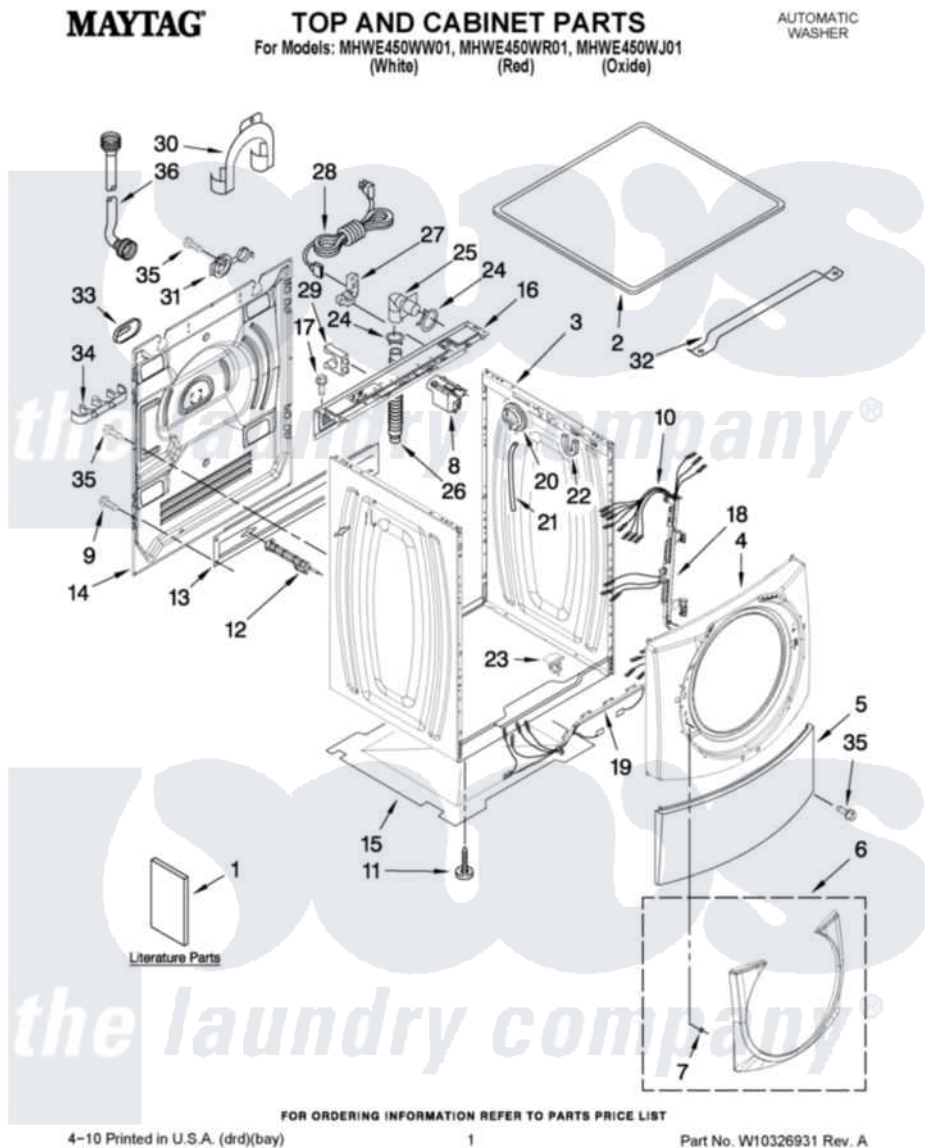

Maytag MHWE450WW01 01 - TOP AND CABINET PARTS

Maytag [Residential Maytag MHWE450WW01 Washer Parts](#) Parts Diagram 01 - TOP AND CABINET PARTS
 Click on the part number to view part

Item	Original Part Number	Replaced By	Status	Part Description
1	W10286177		Not Available	USE & CARE GUIDE
"	W10250503		Not Available	Tech Sheet
"	8183017		Not Available	Quick Start Guide
"	W10289390		Not Available	ENERGY GUIDE
2	8181799	8181641		Top
"	W10289411			Top
"	W10289394			Top
3	W10288155			Cabinet
"	W10288157			Cabinet
"	W10288156			Cabinet
4	W10248114			Panel, Front
"	W10289409			Panel, Front
"	W10289392			Panel, Front
5	8181643			Toe Panel
"	W10289410			Toe Panel
"	W10289395			Toe Panel

6	W10248115		Ring, Trim
"	W10289413		Ring, Trim
"	W10289399		Ring, Trim 9oxide)
7	8183210		Clip, Trim
8	W10326464		Filter, Interference
9	W10157885		Screw, 4.2 X 14
10	W10283494		Harness, Wiring
11	8181636		Foot, Leveling
12	W10283353	W10289554A	Bolt
"	W10283354	W10289554A	Bolt
13	8182661	W10003040	Brace, Transport
14	W10242507		Panel, Rear
15	8181635		Pan, Bottom
16	W10289389		Brace, Rear
17	8181756	488729	Screw
18	W10121609		Channel, Harness
19	W10121610		Channel, Harness
20	W10271610		Switch, Pressure
21	8181739	W10004260	Hose, Pressure Switch
22	8181763		Bracket, Spring
23	W10189678	W10085220	Microswitch
24	8181752	3367052	Clamp, Hose
25	8181738		Connector, Hose Outlet
26	8181737		Hose, Drain
27	8181690	8182635	Strain Relief
28	8183009		Cord, Power
29	8182702		Clip, Outer Hose Holder
30	8181768	W10280024	U-Bend, Drain Hose
31	8182699		Grommet, Cord Support
32	8181632		Brace, Top
33	8182700	8540268	Cover, Transport
34	8182701		Clip, Outer Hose Holder
35	8181828	488729	Screw
36	8182795	89503	Hose-Inlet
"	8182792	89503	Hose-Inlet