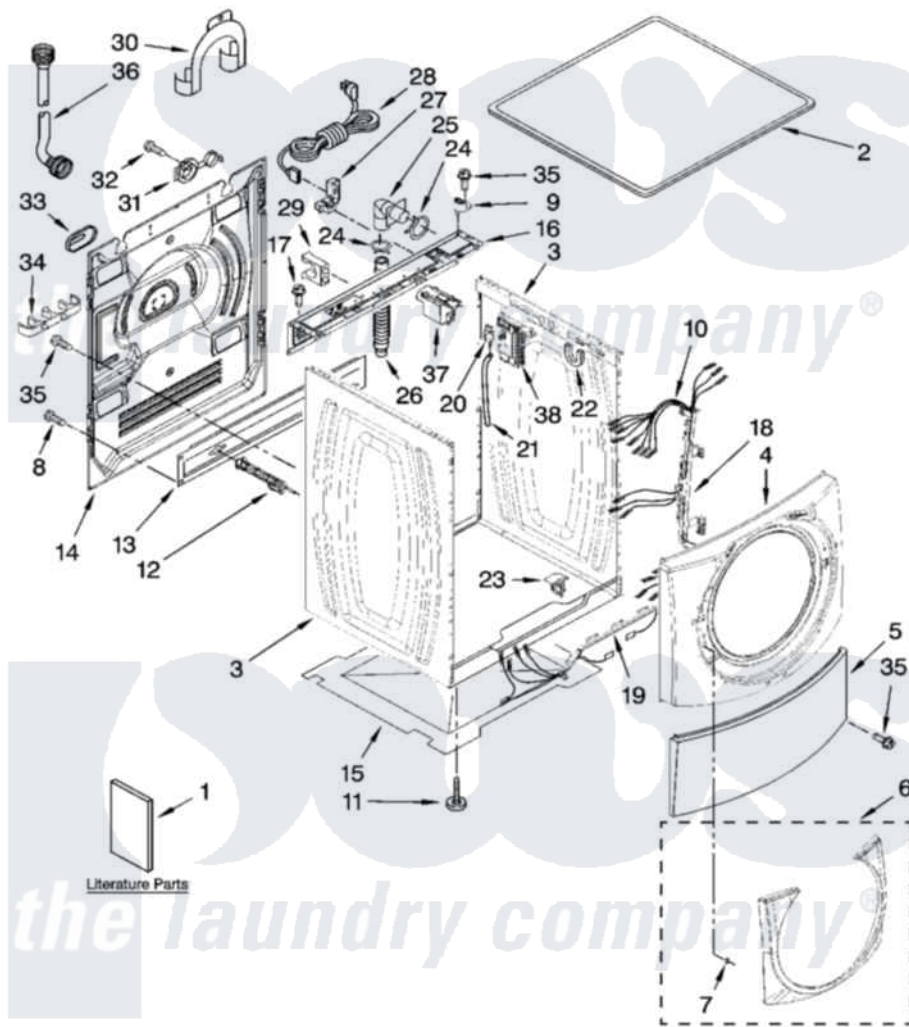

# Maytag MHWE500VW11 01 - TOP AND CABINET PARTS

**MAYTAG**

## TOP AND CABINET PARTS

For Model: MHWE500VW11  
(White)

AUTOMATIC  
WASHER

02-09 Printed in U.S.A. (drd) (eeb)

1

Part No. W10249836 Rev. A

Maytag [Residential Maytag MHWE500VW11 Washer Parts](#) Parts Diagram 01 - TOP AND CABINET PARTS

[Click on the part number to view part](#)

Item	Original Part Number	Replaced By	Status	Part Description
1	W10248063		Not Available	Use & Care Guide
"	W10133490		Not Available	Tech Sheet
"	W10248062		Not Available	Energy Guide
2	8181799	<a href="#">8181641</a>		Top
3	<a href="#">W10250656</a>			Cabinet
4	<a href="#">W10248114</a>			Panel, Front
5	<a href="#">8181643</a>			Toe Panel
6	<a href="#">W10248115</a>			Ring, Trim
7	<a href="#">8183210</a>			Clip, Trim
8	<a href="#">W10157885</a>			Screw, 4.2 X 14
9	<a href="#">W10138249</a>			Spacer, Top
10	<a href="#">W10189679</a>			Harness, Wiring
11	<a href="#">8181636</a>			Foot, Leveling
12	8182797	<a href="#">W10289554A</a>		Bolt
"	8182798	<a href="#">W10289554A</a>		Bolt
13	8182661	<a href="#">W10003040</a>		Brace, Transport