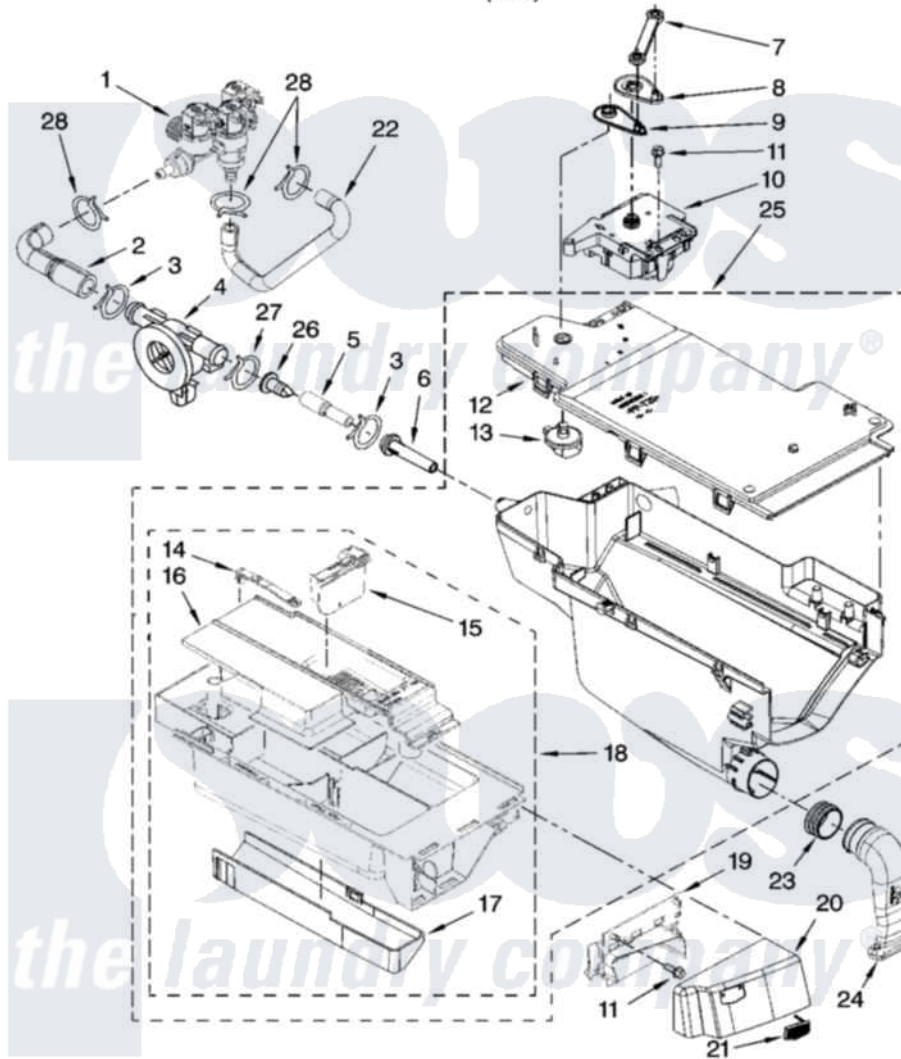

Maytag MHWE500VW11 04 - DISPENSER PARTS

DISPENSER PARTS

For Model: MHWE500VW11
(White)

W10249836

5

Maytag [Residential Maytag MHWE500VW11 Washer Parts](#) Parts Diagram 04 - DISPENSER PARTS
Click on the part number to view part

Item	Original Part Number	Replaced By	Status	Part Description
1	W10156253			Valve, Water Inlet
2	8183182			Hose, Flowmeter
3	8181751	489503		Clamp
4	8181696	W10110225		Flowmeter
5	W10156255			Hose, Duckbill/ Inlet Nozzle
6	8183181			Nozzle, Inlet
7	8183183			Lever, Water Distribution
8	8183184			Cam, Actuator
9	W10161052			Lever, Water Distribution
10	8183186	W10352973		Actuator
11	8181661			Screw, Actuator
12	W10164400			Plate, Distribution
13	8181712			Nozzle, Distribution
14	8181721			Hook, Drawer
15	W10121596			Separator, With Selection Slider
16	W10121598			Syphon, Bleach/Softener

17	8183179		Cover, Detergent Drawer
18	8183173		Drawer, Detergent
19	W10248111		Bracket, Handle Fixation
20	W10248110	W10249659	Handle
21	W10248108	W10177245	Medallion
22	W10156131		Hose, Inlet Valve To Steamer Siphon
23	8181747		Seal
24	8181718		Tube, Dispenser To Bellow
25	W10157886		Dispenser, Complete
26	W10156256	8055306	Check Valve, Duck Bill
27	W10156064	489503	Clamp
28	8181754	489503	Clamp