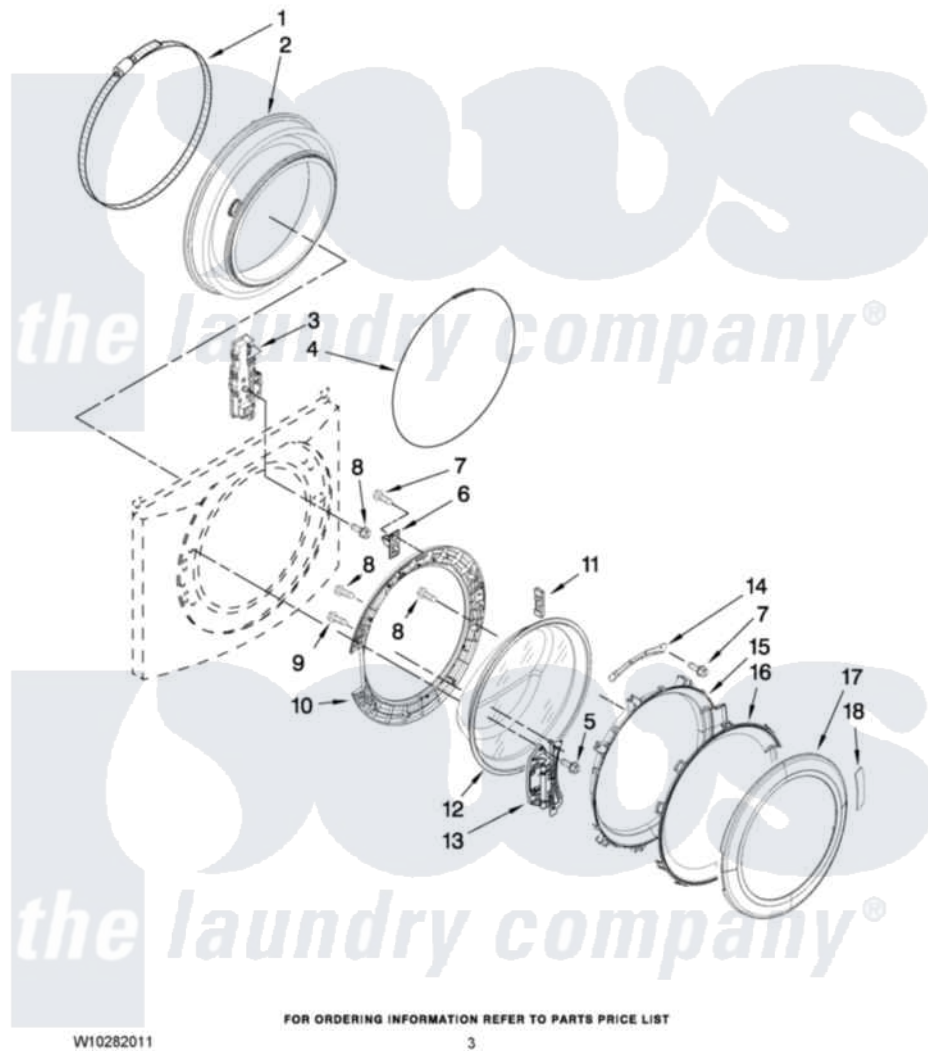

Maytag MHWE550WJ00 02 - DOOR AND LATCH PARTS

DOOR AND LATCH PARTS

For Models: MHWE550WW00 (White), MHWE550WR00 (Red), MHWE550WJ00 (Oxide)

Maytag [Residential Maytag MHWE550WJ00 Washer Parts](#) Parts Diagram 02 - DOOR AND LATCH PARTS
 Click on the part number to view part

Item	Original Part Number	Replaced By	Status	Part Description
1	8182210			Clamp, Bellow
2	8182119			Bellow
3	8183270			Lock, Door
4	8182211			Clamp, Bellow To Front Panel
5	8181760	8540725		Screw
6	8183198	W10217552		Hook, Door
7	8181758	8182214		Screw
8	8181661			Screw, Actuator
9	8181660			Screw
10	8183195			Frame, Door Back Support
11	8181659	W10128586		Clamp, Glass Support
12	8181655			Glass, Door
13	8183202			Hinge, Door
14	W10295703			Clamp, Glass
15	8183256			Frame, Door Front Support
16	W10248071	W10153278		Screen, Door