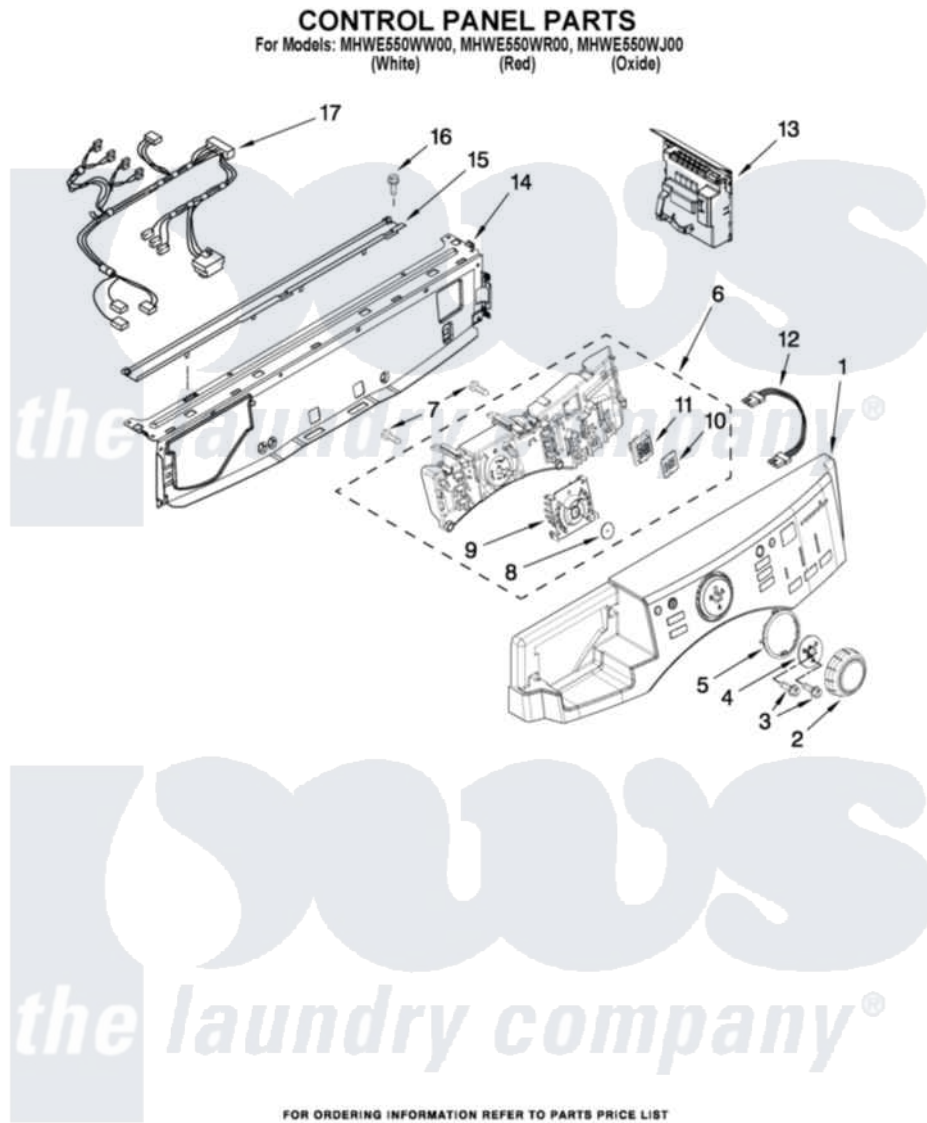

# Maytag MHWE550WJ00 03 - CONTROL PANEL PARTS

FOR ORDERING INFORMATION REFER TO PARTS PRICE LIST

4

W10282011

Maytag Residential Maytag MHWE550WJ00 Washer Parts Parts Diagram 03 - CONTROL PANEL PARTS  
Click on the part number to view part

Item	Original Part Number	Replaced By	Status	Part Description
1	<a href="#">W10296318</a>			Panel-Control
"	<a href="#">W10296319</a>			Panel-Control
"	<a href="#">W10296320</a>			Panel-Control
2	W10248116	<a href="#">W10164576</a>		Knob, Assembly
3	8181758	<a href="#">8182214</a>		Screw
4	W10248117	<a href="#">W10172298</a>		Bushing, Knob
5	<a href="#">W10248122</a>			Light Guide, Cycle
6	<a href="#">W10283515</a>			User Interface
7	<a href="#">8181661</a>			Screw, Actuator
8	W10248120	<a href="#">8572039</a>		Seal, User Interface
9	<a href="#">W10248121</a>			Light Guide- Cycle, Internal
10	<a href="#">W10248118</a>			Foil-Display
11	<a href="#">W10248119</a>			Light Guide- Display
12	<a href="#">W10283465</a>			Harness, Wiring
13	<a href="#">W10283518</a>			Microcomputer, Machine Control
14	8183203	<a href="#">W10059240</a>		Brace, Front Top

15 [8183204](#)

Channel, Water

16 8181756

[488729](#)

Screw

17 [W10283457](#)

Harness, Wiring