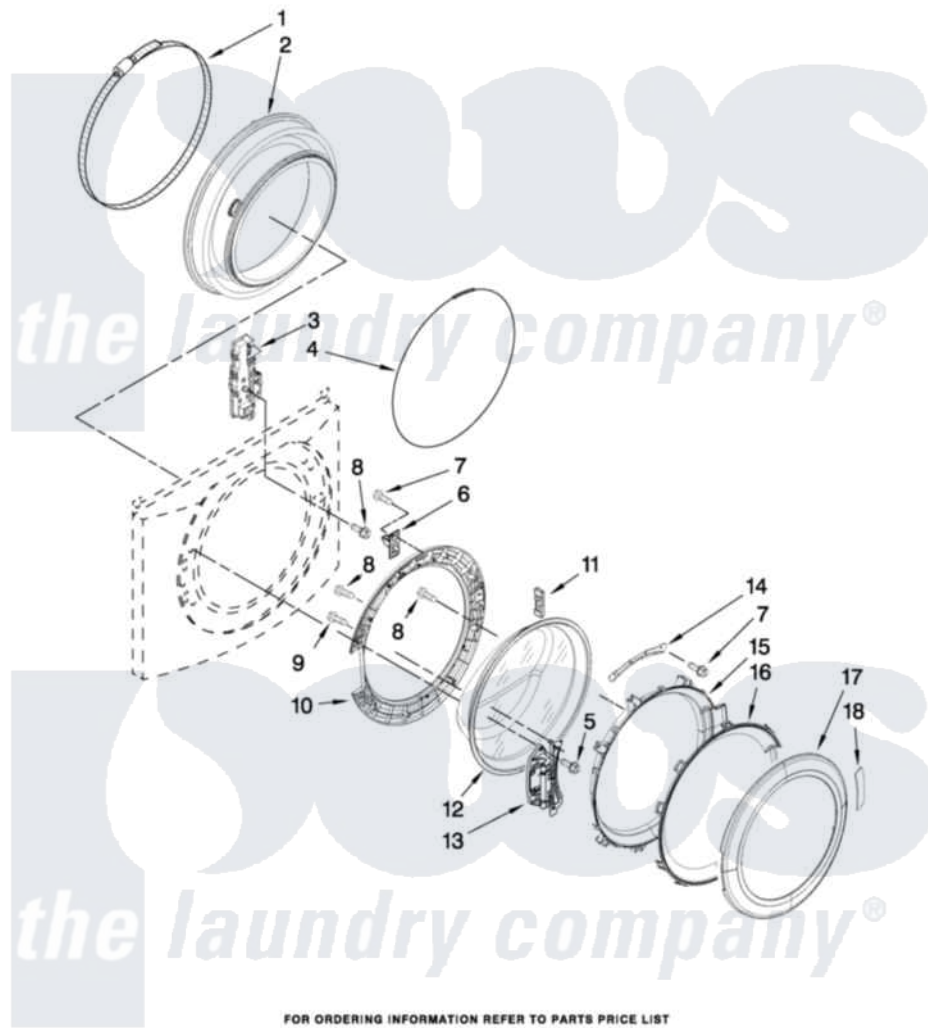

# Maytag MHWE550WR00 02 - DOOR AND LATCH PARTS

## DOOR AND LATCH PARTS

For Models: MHWE550WW00 (White), MHWE550WR00 (Red), MHWE550WJ00 (Oxide)

W10282011

FOR ORDERING INFORMATION REFER TO PARTS PRICE LIST

3

Maytag [Residential Maytag MHWE550WR00 Washer Parts](#) Parts Diagram 02 - DOOR AND LATCH PARTS  
 Click on the part number to view part

Item	Original Part Number	Replaced By	Status	Part Description
1	<a href="#">8182210</a>			Clamp, Bellow
2	<a href="#">8182119</a>			Bellow
3	<a href="#">8183270</a>			Lock, Door
4	<a href="#">8182211</a>			Clamp, Bellow To Front Panel
5	8181760	<a href="#">8540725</a>		Screw
6	8183198	<a href="#">W10217552</a>		Hook, Door
7	8181758	<a href="#">8182214</a>		Screw
8	<a href="#">8181661</a>			Screw, Actuator
9	<a href="#">8181660</a>			Screw
10	<a href="#">8183195</a>			Frame, Door Back Support
11	8181659	<a href="#">W10128586</a>		Clamp, Glass Support
12	<a href="#">8181655</a>			Glass, Door
13	<a href="#">8183202</a>			Hinge, Door
14	<a href="#">W10295703</a>			Clamp, Glass
15	<a href="#">8183256</a>			Frame, Door Front Support
16	W10248071	<a href="#">W10153278</a>		Screen, Door