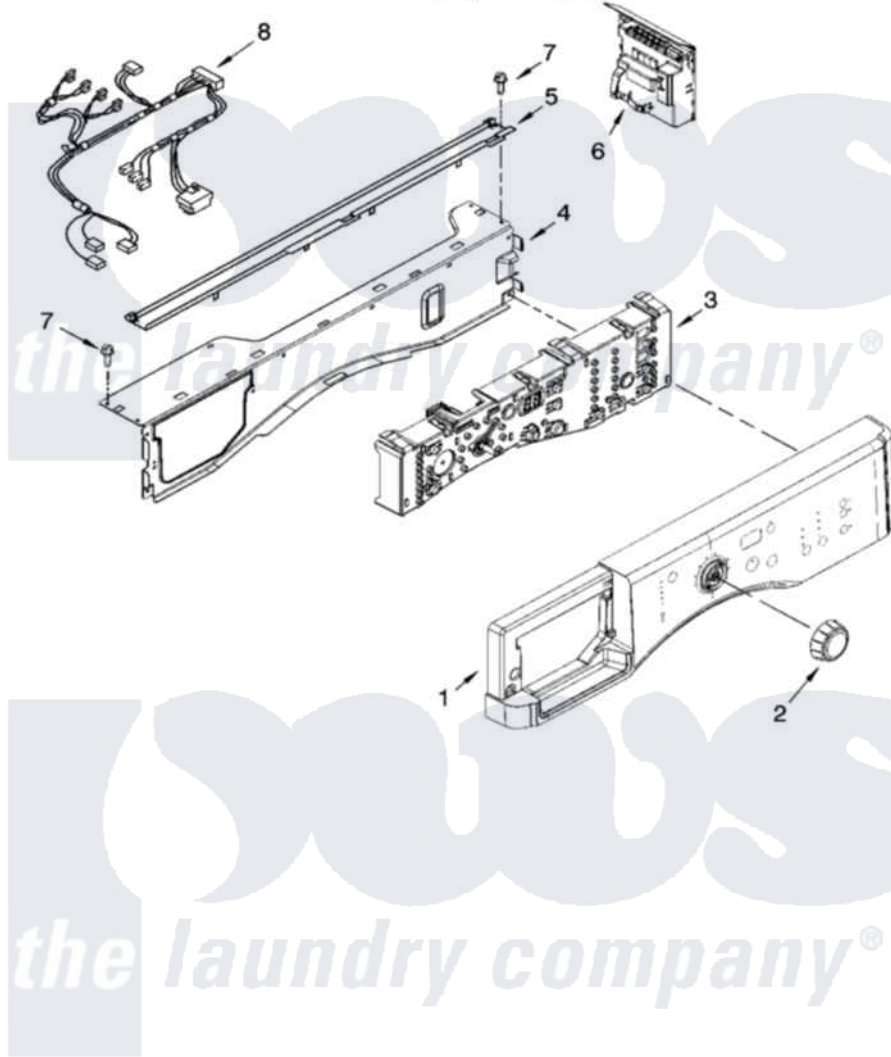

# Maytag MHWZ400TB01 03 - CONTROL PANEL PARTS

## CONTROL PANEL PARTS

For Models: MHWZ400TQ01, MHWZ400TB01  
(White) (Black)

4

W10205312

[Maytag Residential Maytag MHWZ400TB01 Washer Parts](#) Parts Diagram 03 - CONTROL PANEL PARTS  
Click on the part number to view part

Item	Original Part Number	Replaced By	Status	Part Description
1	<a href="#">W10117405</a>			Panel, Control
"	<a href="#">W10119011</a>			Panel, Control
2	<a href="#">W10112899</a>			Knob, Control
"	<a href="#">W10119050</a>			Knob, Control
3	<a href="#">W10117418</a>			User Interface
4	W10161692	<a href="#">W10240776</a>		Brace, Top Front
5	<a href="#">8540722</a>			Channel, Water
6	W10160259	<a href="#">W10205976</a>		Control-Elec
7	W10015090	<a href="#">489442</a>		Screw 3 2217757 Roller, Front
8	<a href="#">W10184855</a>			Harness, Wiring