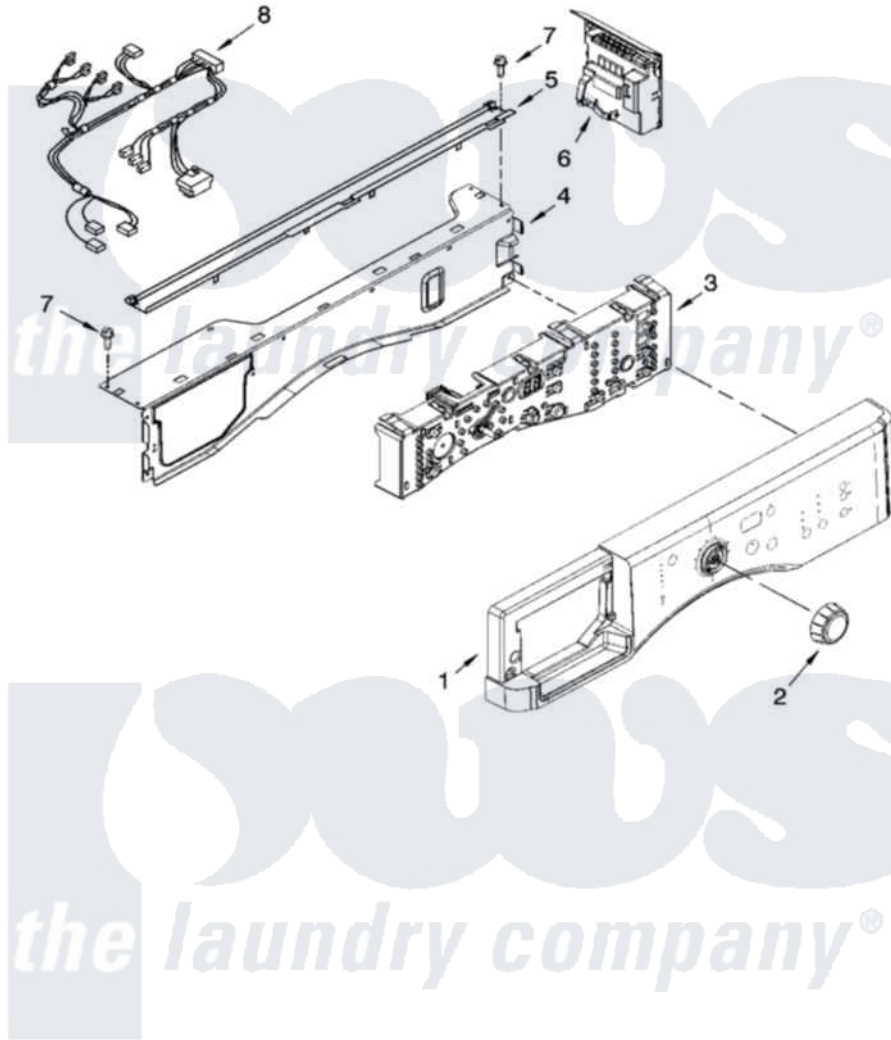

Maytag MHWZ400TB02 03 - CONTROL PANEL PARTS

CONTROL PANEL PARTS

For Models: MHWZ400TQ02, MHWZ400TB02
(White) (Black)

4

W10238195

[Maytag Residential Maytag MHWZ400TB02 Washer Parts](#) Parts Diagram 03 - CONTROL PANEL PARTS
Click on the part number to view part

Item	Original Part Number	Replaced By	Status	Part Description
1	W10117405			Panel, Control
"	W10119011			Panel, Control
2	W10112899			Knob, Control
"	W10119050			Knob, Control
3	W10117418			User Interface
4	W10161692	W10240776		Brace, Top Front
5	8540722			Channel, Water
6	W10217424	W10246302		Control-Elec
7	W10015090	489442		Screw 3 2217757 Roller, Front
8	W10201875			Harness, Wiring