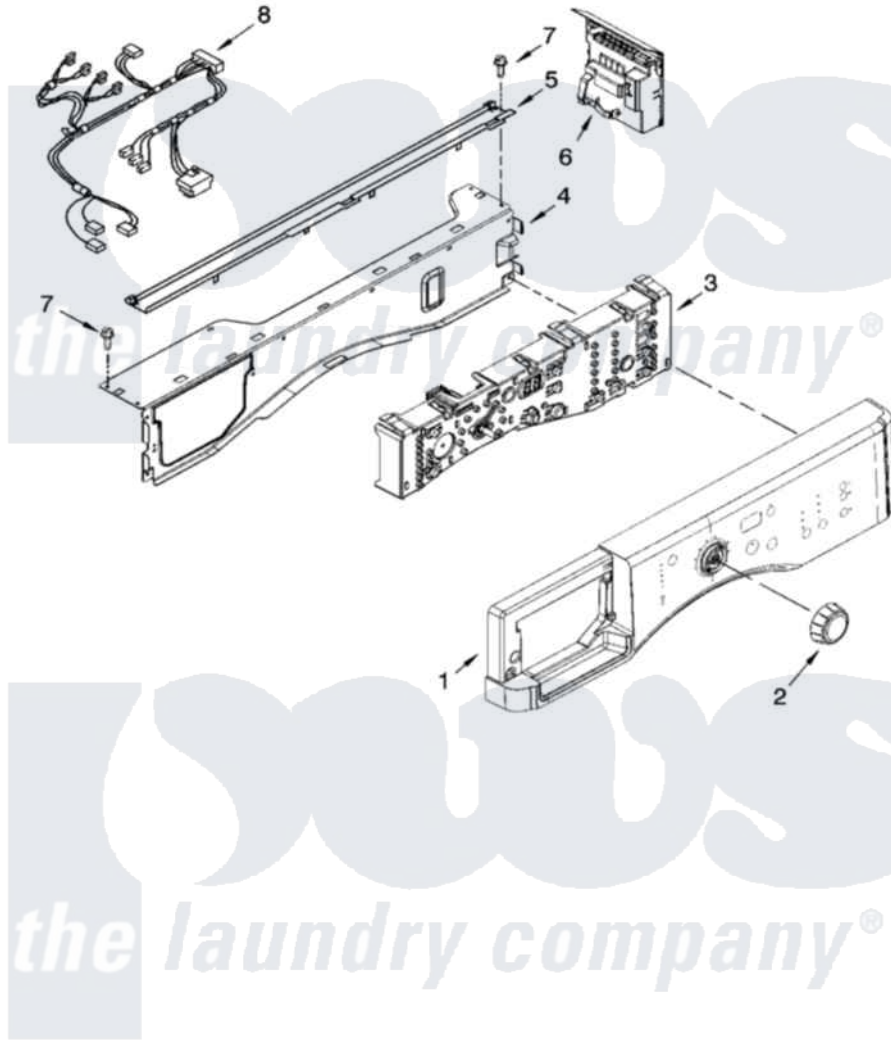

Maytag MHWZ600TB00 03 - CONTROL PANEL PARTS

CONTROL PANEL PARTS

For Models: MHWZ600TW00, MHWZ600TB00, MHWZ600TK00
(White/Chrome) (Black/Chrome) (Pacific Blue)

4

W10140756

[Maytag Residential Maytag MHWZ600TB00 Washer Parts](#) Parts Diagram 03 - CONTROL PANEL PARTS
Click on the part number to view part

Item	Original Part Number	Replaced By	Status	Part Description
1	W10117409			Panel, Control
"	W10117413			Panel, Control
"	W10119012			Panel, Control
2	W10119050			Knob, Control
3	W10117419			User Interface
4	8540558	W10240776		Brace, Top Front
5	8540722			Channel, Water
6	W10118971	W10205977		Control-Elec
7	W10015090	489442		Screw 3 2217757 Roller, Front
8	8540524	W10184856		Harness, Wiring