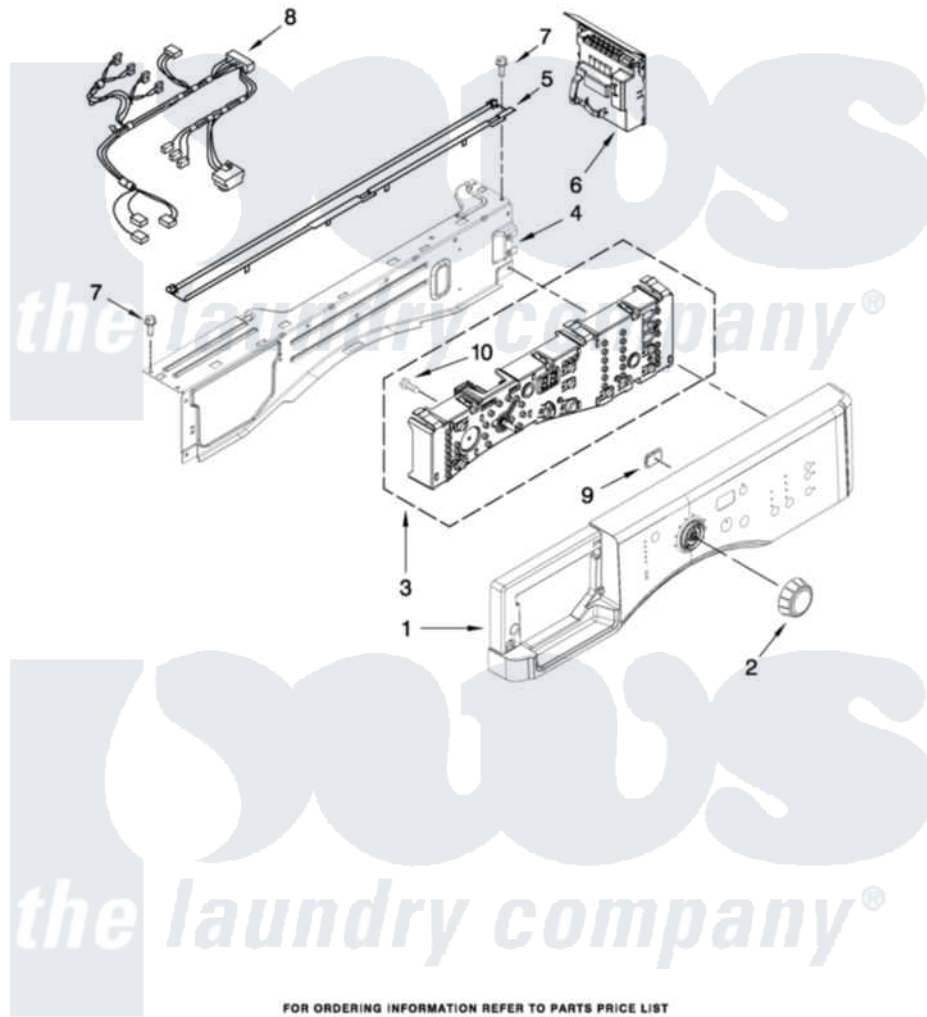

Maytag MHWZ600WR01 03 - CONTROL PANEL PARTS

CONTROL PANEL PARTS

For Model: MHWZ600WR01
(Red)

FOR ORDERING INFORMATION REFER TO PARTS PRICE LIST

4

W10304643

[Maytag Residential Maytag MHWZ600WR01 Washer Parts](#) Parts Diagram 03 - CONTROL PANEL PARTS
Click on the part number to view part

Item	Original Part Number	Replaced By	Status	Part Description
1	W10259100	W10295463		Console
2	W10119050			Knob, Control
3	W10117419			User Interface
4	W10240776			Brace, Top Front
5	8540839			Channel, Water
6	W10296382		Not Available	MICROCOMPUTER, MACHINE CONTROL
7	W10015090	489442		Screw 3 2217757 Roller, Front
8	W10233003			Harness, Wiring
9	W10117387			Lens, Display
10	3400238			Screw, 2-28 X 1/2