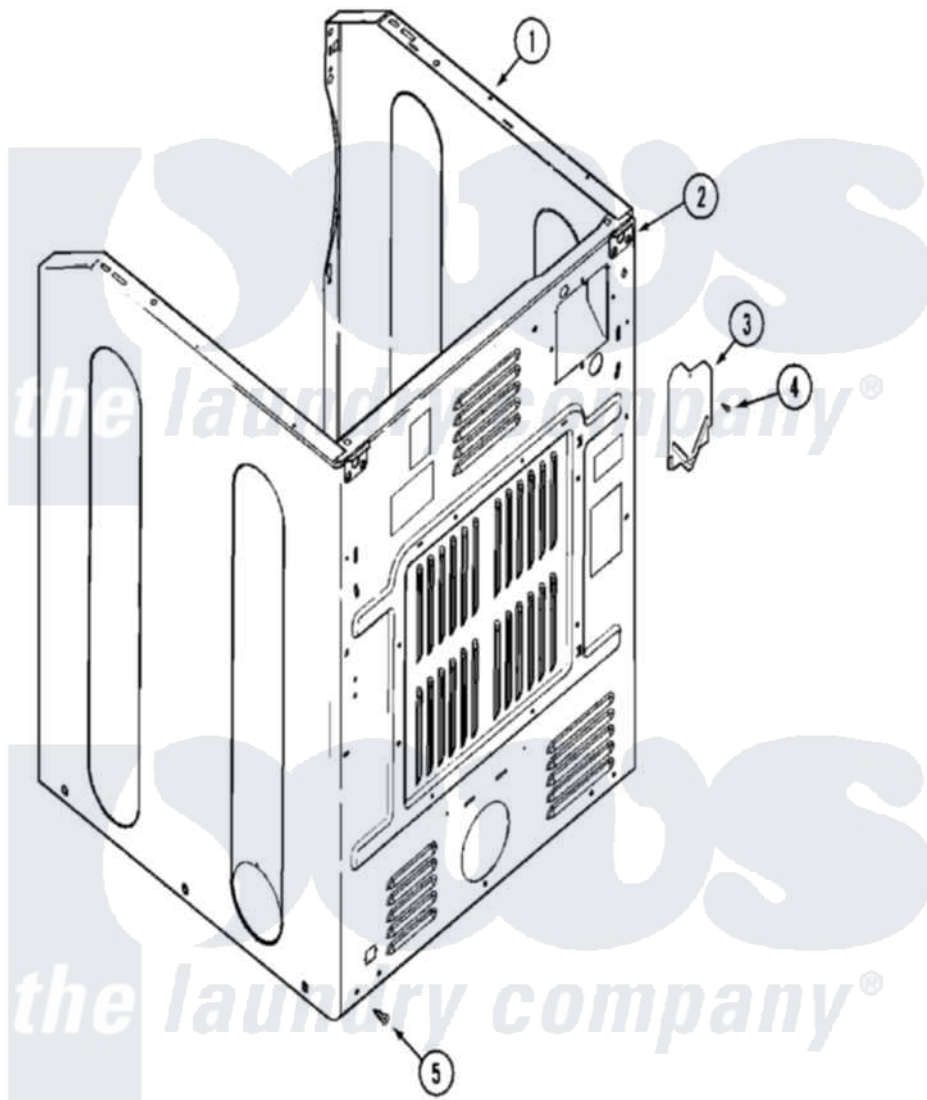

# Maytag MLE15PDAUW 07 - CABINET-REAR

Maytag Residential Maytag MLE15PDAUW Dryer Parts Parts Diagram 07 - CABINET-REAR  
 Click on the part number to view part

Item	Original Part Number	Replaced By	Status	Part Description
001	<a href="#">33002626</a>			Cabinet, Assembly
"	NLA		Not Available	CABINET (WHT-LWR)
002	<a href="#">22001995</a>			Screw Note: Screw, Tumbler Front And Shroud
"	22003367	<a href="#">22004095</a>		Hinge, Plastic
"	NLA		Not Available	BRACKET, CABINET HINGE (LWR)
003	<a href="#">33001795</a>			Cover, Terminal Block
004	<a href="#">22001995</a>			Screw Note: Screw, Tumbler Front And Shroud
005	<a href="#">22001995</a>			Screw Note: Screw, Tumbler Front And Shroud