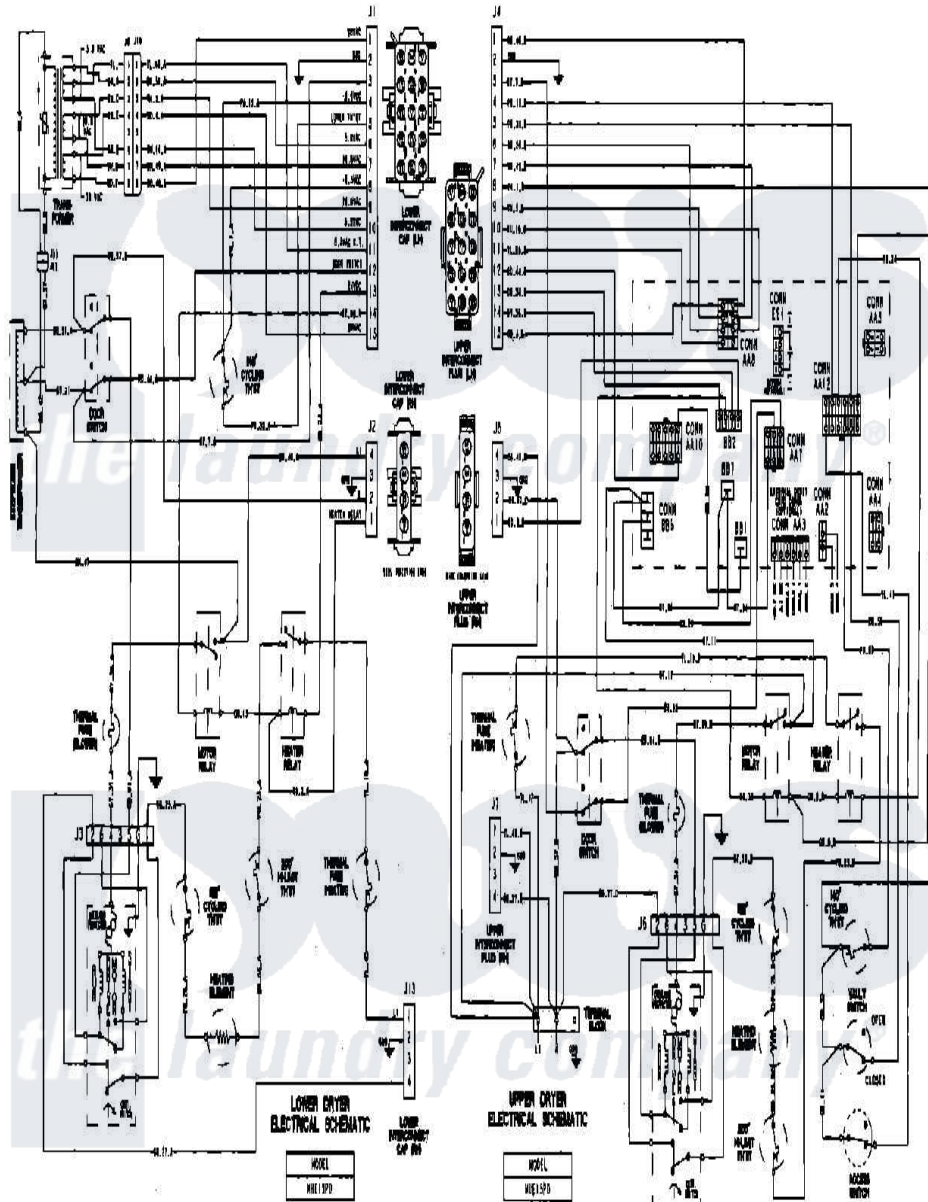

# Maytag MLE15PDBGW 11 - WIRING INFORMATION

Maytag Residential Maytag MLE15PDBGW Dryer Parts Parts Diagram 11 - WIRING INFORMATION  
 Click on the part number to view part

Item	Original Part Number	Replaced By	Status	Part Description
001	NLA		Not Available	WIRING INFORMATION