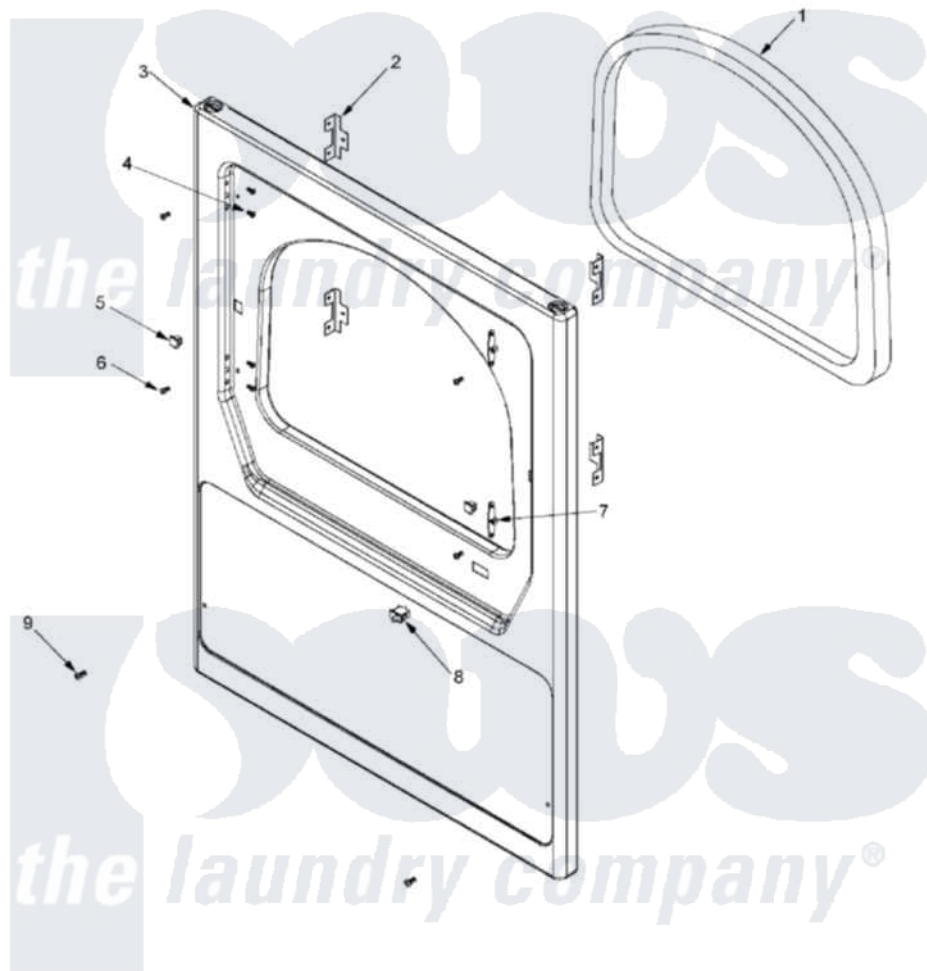

Maytag MLE23MNFYW 04 - FRONT PANEL

Maytag [Residential Maytag MLE23MNFYW Dryer Parts](#) Parts Diagram 04 - FRONT PANEL
 Click on the part number to view part

Item	Original Part Number	Replaced By	Status	Part Description
001	33001767			Seal, Shroud
002	33002025			Twin Speednut
003	33002824			Panel, MN Flat Front
"	33002825			Panel, Flat Front Lower
004	22002062	98006631		Screw
005	Y304578	LA-1003		Door Catch Kit
006	33001486	98008544		Screw
007	33001175			Cover, Hinge Hole
008	33001509	W10169313		Switch-Dor
009	33002881			Screw, Security No.10-16 x 1/2