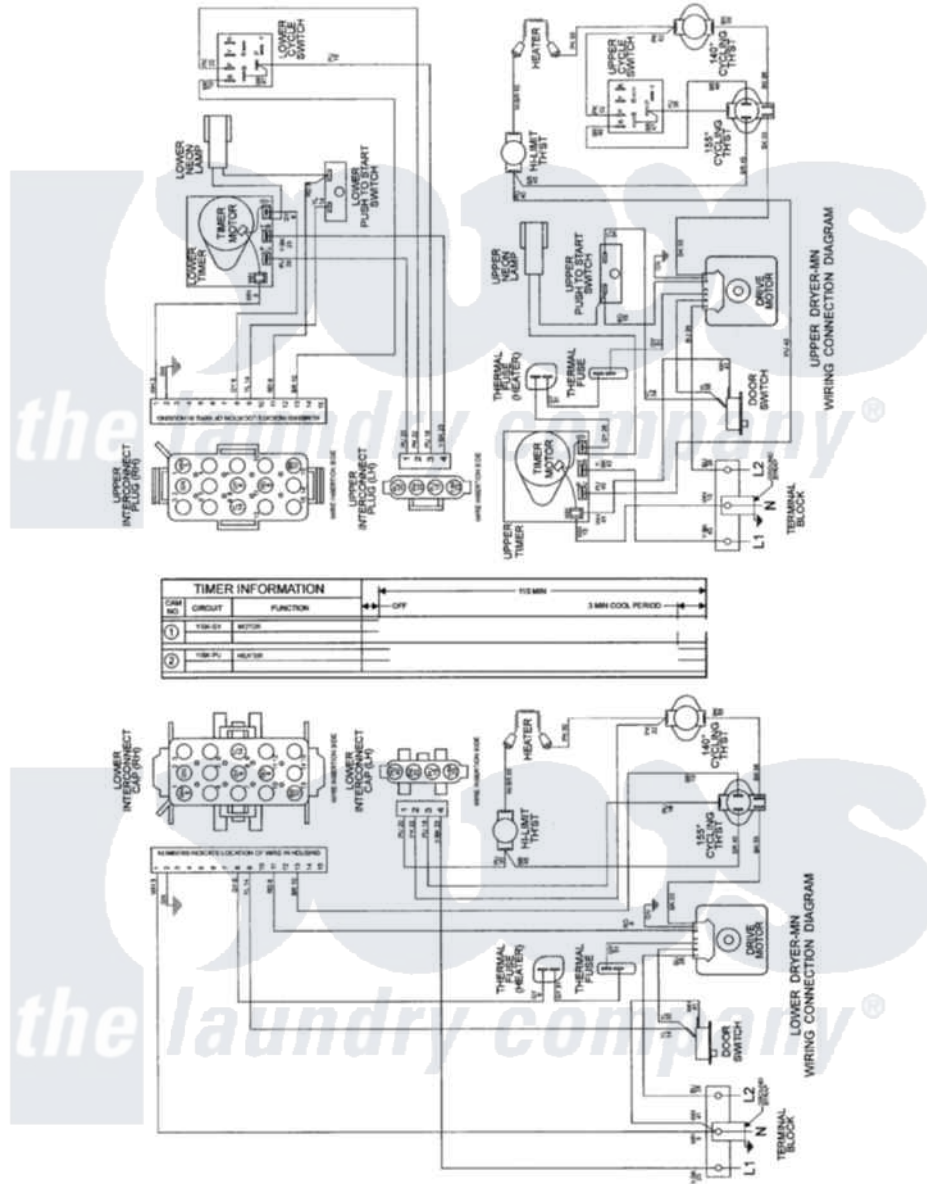

# Maytag MLE23MNFYW 11 - WIRING INFORMATION(ELEC)

Maytag Residential Maytag MLE23MNFYW Dryer Parts Parts Diagram 11 - WIRING INFORMATION(ELEC)  
 Click on the part number to view part

Item	Original Part Number	Replaced By	Status	Part Description
001	NLA		Not Available	WIRING INFORMATION