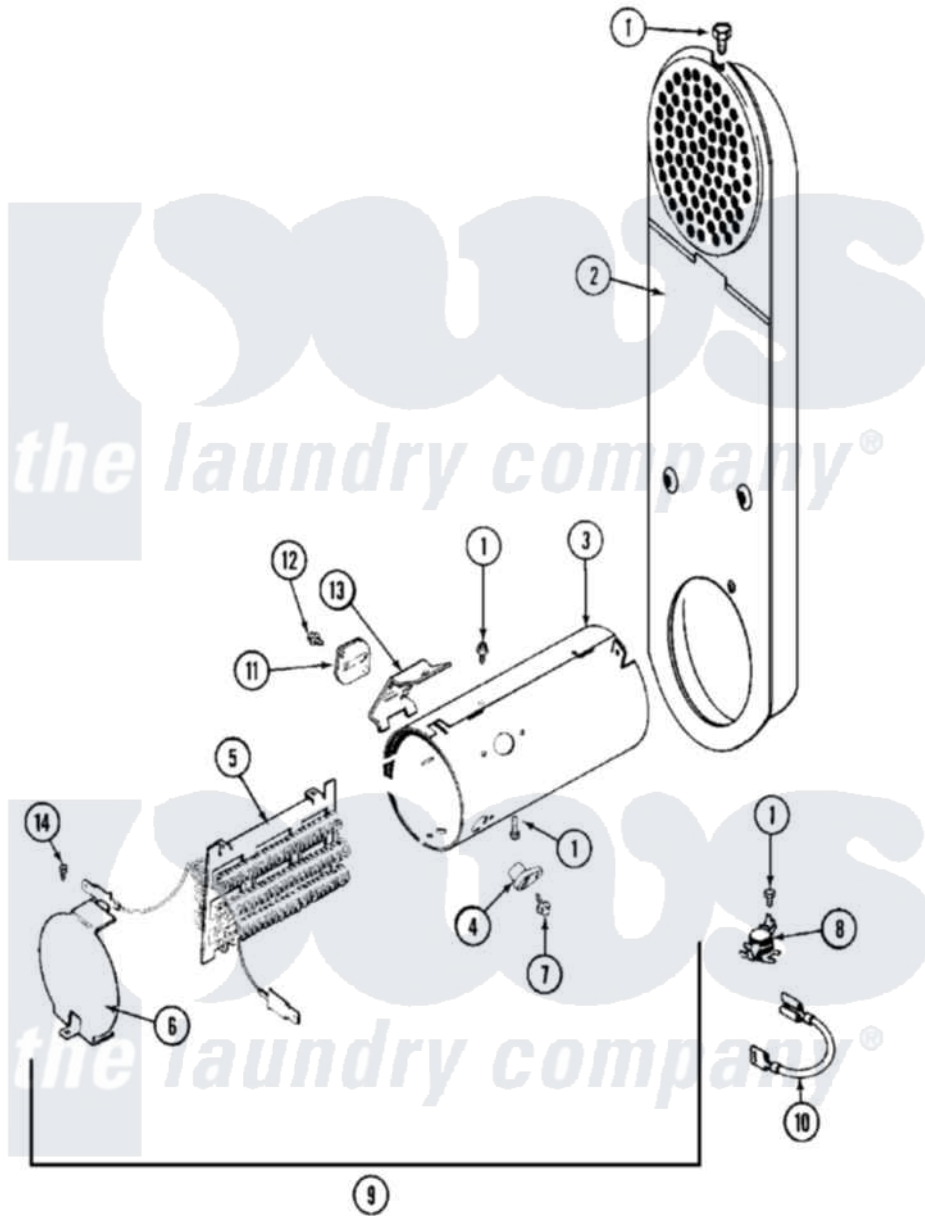

Maytag MLE23PDAYW 09 - HEATER

Maytag [Residential Maytag MLE23PDAYW Dryer Parts](#) Parts Diagram 09 - HEATER
 Click on the part number to view part

Item	Original Part Number	Replaced By	Status	Part Description
001	211294	90767		Screw, 8A X 3/8 HeX Washer Head Tapping
002	33001803	33003038		Assembly, Inlet Duct-Elec
003	314995			Enclosure, Heater
004	314998			Insulator, Terminal
005	307185	308614		Heater Sub-Assembly
006	314999			Shield, Radiant
007	NLA		Not Available	SCREW
008	303396			Thermostat, Hi-Limit
009	307179			Heater Assembly
010	Y307173			Wire, Jumper
011	307473			Fuse, Thermal
012	22002925	3370225		Screw
013	315346			Bracket, Thermal Fuse
014	211294	90767		Screw, 8A X 3/8 HeX Washer Head Tapping
015	Y308590	W10116795		Heater