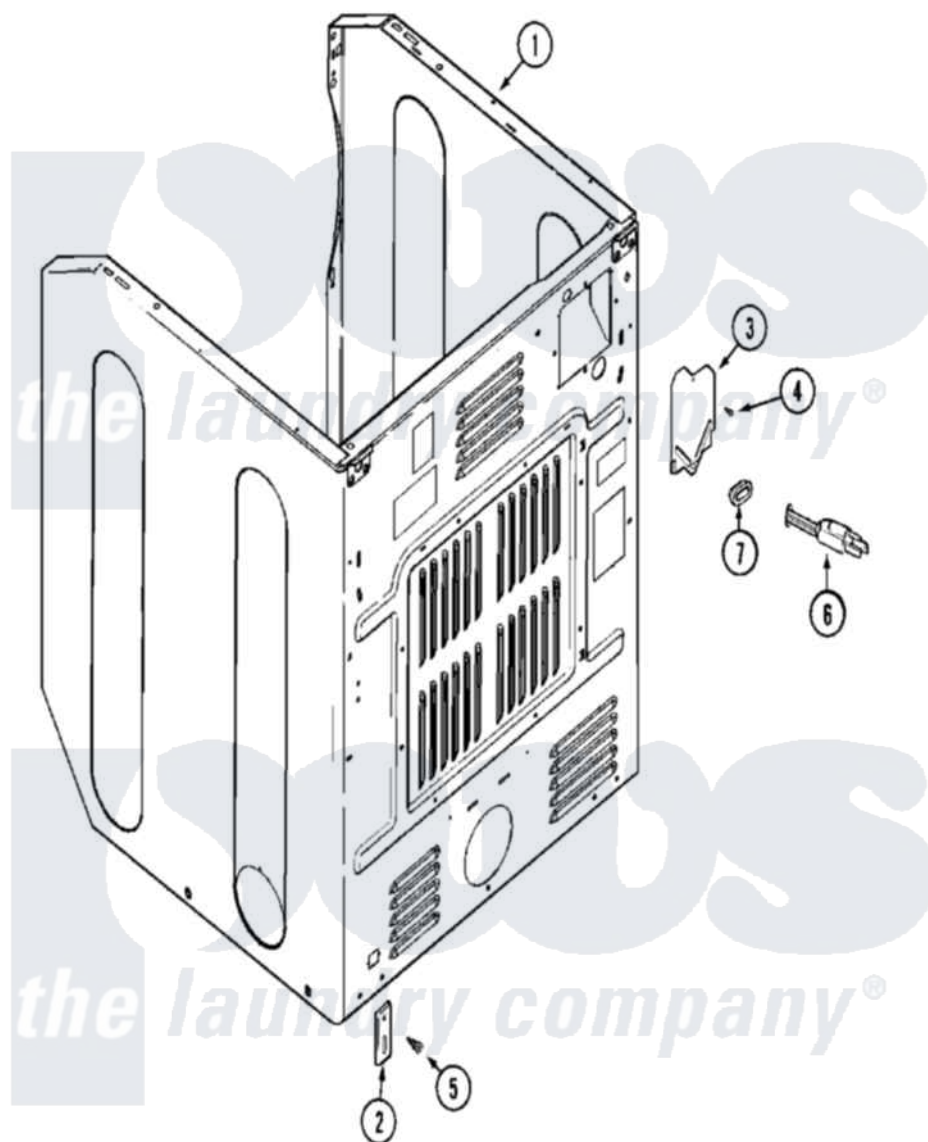

Maytag MLG19PDCXW 05 - CABINET-REAR (DRYER)

Maytag Residential Maytag MLG19PDCXW Dryer Parts Parts Diagram 05 - CABINET-REAR (DRYER)
 Click on the part number to view part

Item	Original Part Number	Replaced By	Status	Part Description
001	NLA		Not Available	CABINET (WHT-UPR)
002	33002060			Bracket, Security
003	33001795			Cover, Terminal Block
004	22001995			Screw Note: Screw, Tumbler Front And Shroud
005	22001995			Screw Note: Screw, Tumbler Front And Shroud
006	33002184	33002777		Power Cord
"	NLA		Not Available	SCREW, CORD
007	211881			Grommet, Cord Part Not Used-Gas Models Only