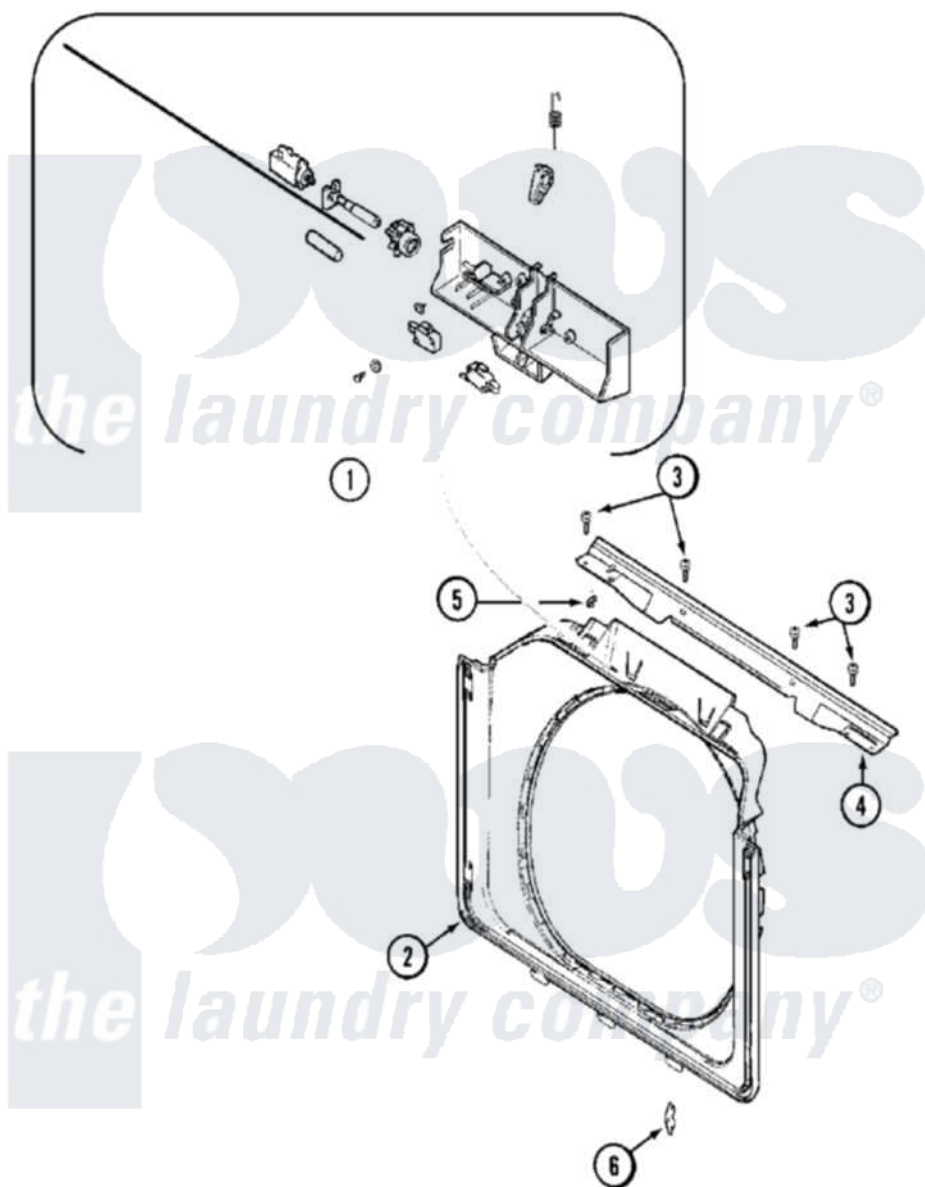

Maytag MLG19PDCXW 12 - DOOR SHROUD & DOOR LATCH ASSEMBLY (WASH)

Maytag [Residential Maytag MLG19PDCXW Dryer Parts](#) Parts Diagram 12 - DOOR SHROUD & DOOR LATCH ASSEMBLY (WASH)

[Click on the part number to view part](#)

Item	Original Part Number	Replaced By	Status	Part Description
001	NLA		Not Available	DOOR, LOCK HOOP ASSEMBLY
002	22002506			Shroud And Dispenser Hose
003	22001995			Screw Note: Screw, Tumbler Front And Shroud
004	22003908			Vapor Barrier
"	33002202	33002477		Support, Door Lock
"	33002203			Clip, Hose
005	22002014			Clip, Harness To Support
006	22002095	12001994		Cover