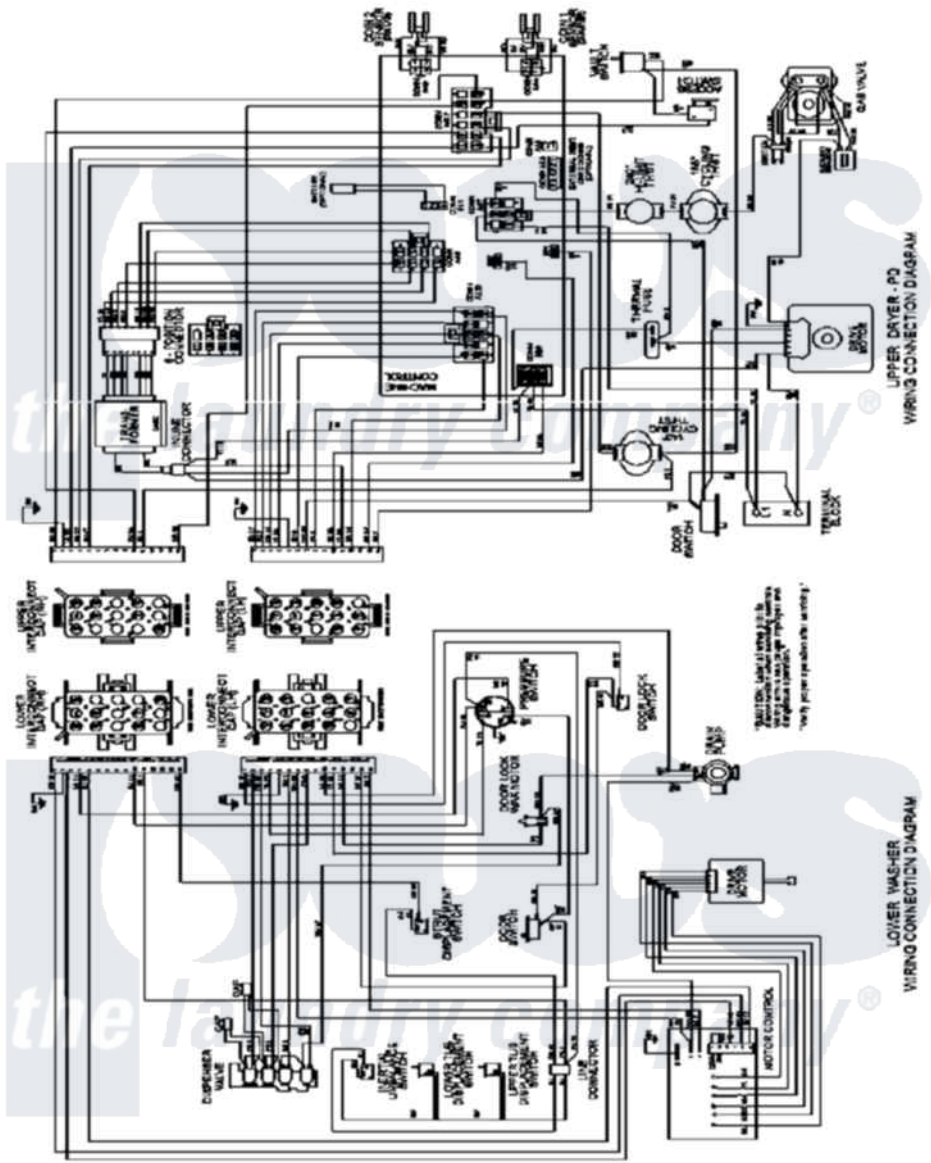

Maytag MLG19PDCXW 17 - WIRING INFORMATION

Maytag Residential Maytag MLG19PDCXW Dryer Parts Parts Diagram 17 - WIRING INFORMATION
[Click on the part number to view part](#)

Item	Original Part Number	Replaced By	Status	Part Description
001	NLA		Not Available	WIRING INFORMATION