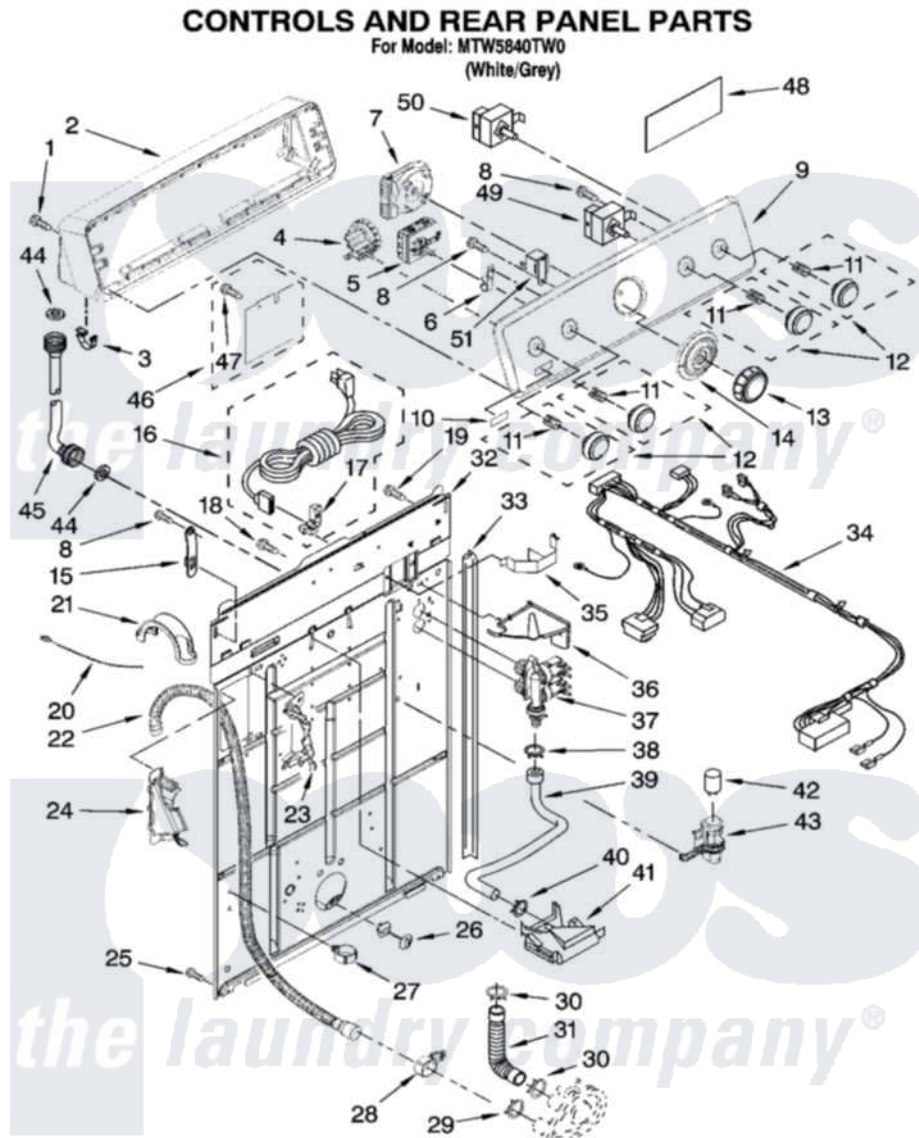

# Maytag MTW5840TW0 02 - CONTROLS AND REAR PANEL PARTS

IMPORTANT: All Part Numbers Listed Are Whirlpool Numbers. Source Parts Through Whirlpool.

W10119867

3

Maytag [Residential Maytag MTW5840TW0 Washer Parts](#) Parts Diagram 02 - CONTROLS AND REAR PANEL PARTS  
 Click on the part number to view part

Item	Original Part Number	Replaced By	Status	Part Description
1	359625	<a href="#">487240</a>		Screw, For Mtg. Service Capacitor
2	8579715		Not Available	Console Shell (Includes Item 3)
3	<a href="#">8312709</a>			Clip-Console
4	8577842	<a href="#">W10339250</a>		Switch-WL
5	<a href="#">8578335</a>			Switch, Water Temperature
6	<a href="#">8317975</a>			Restraint, Harness
7	<a href="#">W10111389</a>			Timer
8	<a href="#">90767</a>			Screw, 8A X 3/8 HeX Washer Head Tapping
9	W10089684	<a href="#">W10093752</a>		Console
10	W10112569	<a href="#">W10203949</a>		Medallion
11	<a href="#">8536939</a>			Clip, Knob
12	W10112572	<a href="#">W10110035</a>		Knob
13	<a href="#">W10110033</a>			Knob, Timer
14	<a href="#">W10112571</a>			Dial,