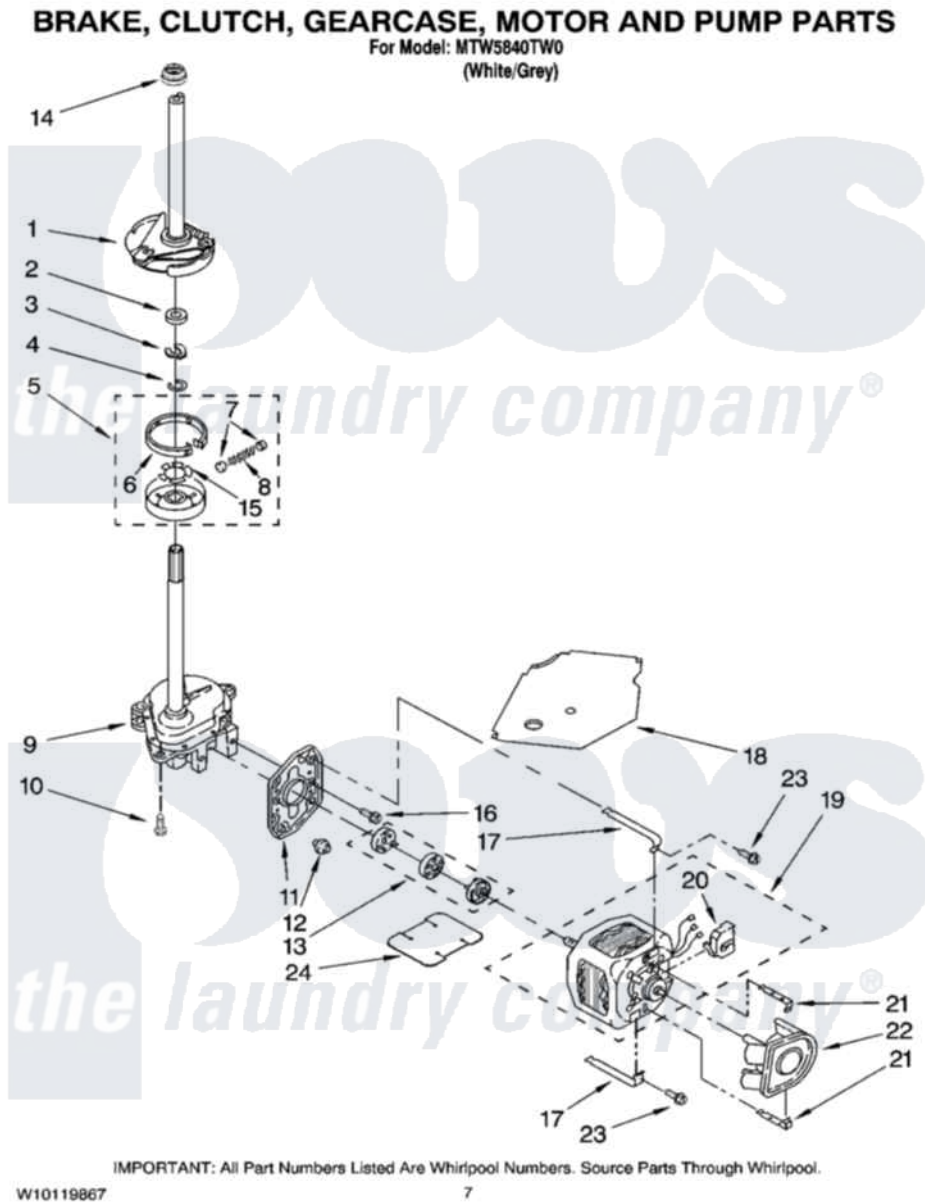

Maytag MTW5840TW0 04 - BRAKE, CLUTCH, GEARCASE, MOTOR AND PUMP PARTS

Maytag [Residential Maytag MTW5840TW0 Washer Parts](#) Parts Diagram 04 - BRAKE, CLUTCH, GEARCASE, MOTOR AND PUMP PARTS
Click on the part number to view part

Item	Original Part Number	Replaced By	Status	Part Description
1	388952	285792		Basketdrive
2	63292			Washer, Spin Tube Thrust
3	62697	W10080230		Ring, Spin Tube Support
4	63283	285353		Ring
5	3951311	285785		Clutch
6	3951308	285790		Lining
7	62646			Cap, Clutch Spring
8	3946792			Spring And Damper Assembly
9	3360630	3360629		Gearcase
10	3357334	3400516		Screw Anti-Rattle
11	62611			Plate, Motor Mount To Gearcase
12	62691			Grommet, Motor
13	3978849	285852A		Coupling
14	8577374			Seal, Centerpost

15	3355454		Clip, Main Drive
16	3400516		Screw Anti-Rattle
17	3349637	W10086010	Retainer, Motor
18	3362089		Shield, Tub To Motor
19	8528157	661600	Motor, Main Drive
20	3952056		Switch, Main Drive Motor
21	8546127		Retainer, Pump
22	3363394		Pump
23	3387485	273556	Screw, 10-16 X 5/8
24	3946532		Shield, Motor