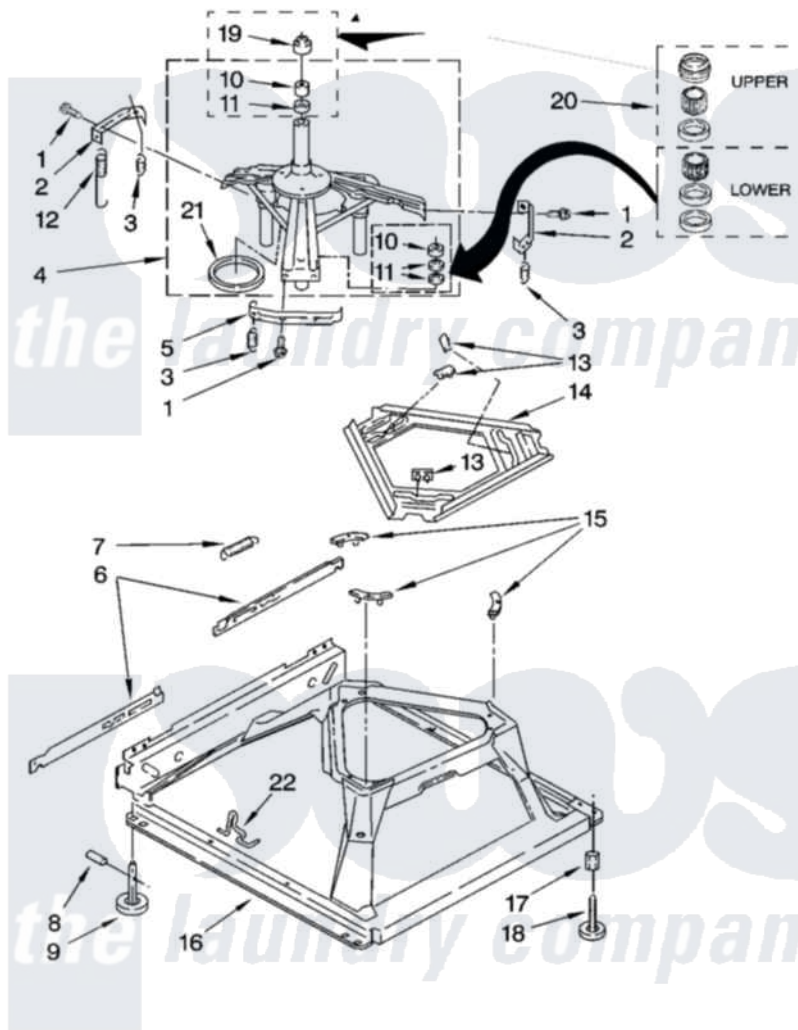

Maytag MTW5840TW0 05 - MACHINE BASE PARTS

MACHINE BASE PARTS

For Model: MTW5840TW0
(White/Grey)

IMPORTANT: All Part Numbers Listed Are Whirlpool Numbers. Source Parts Through Whirlpool.

8

W10119867

Maytag [Residential Maytag MTW5840TW0 Washer Parts](#) Parts Diagram 05 - MACHINE BASE PARTS

[Click on the part number to view part](#)

Item	Original Part Number	Replaced By	Status	Part Description
1	3400076			Screw, Bracket Mounting
2	64067			Bracket, Spring Outer
3	63907			Spring, Suspension
4	8575214	280184		Support
5	64065			Bracket, Spring Outer
6	63466			Link, Leveling Mechanism
7	62597	8316845		Spring
8	62837			Pin, Knurled
9	62596	285244		Feet-Leveling
10	8546455			Bearing, Centerpost
11	357409	359449		Seal, Agitator Shaft
12	388492	W10250667		Spring, Counterweight
13	62568	285219		Pad
14	3946509			Plate, Suspension
15	3363660	285744		Pad
16	3946512	285771		Base

17	3359452	Nut, Lock
18	W10001130	Foot, Leveling
19	8577376	Seal, Centerpost
20	285203	Centerpost Bearing Kit
21	63134	Ring, Sound Deadening
22	63806	W10145155 Retainer, Suspension Spring