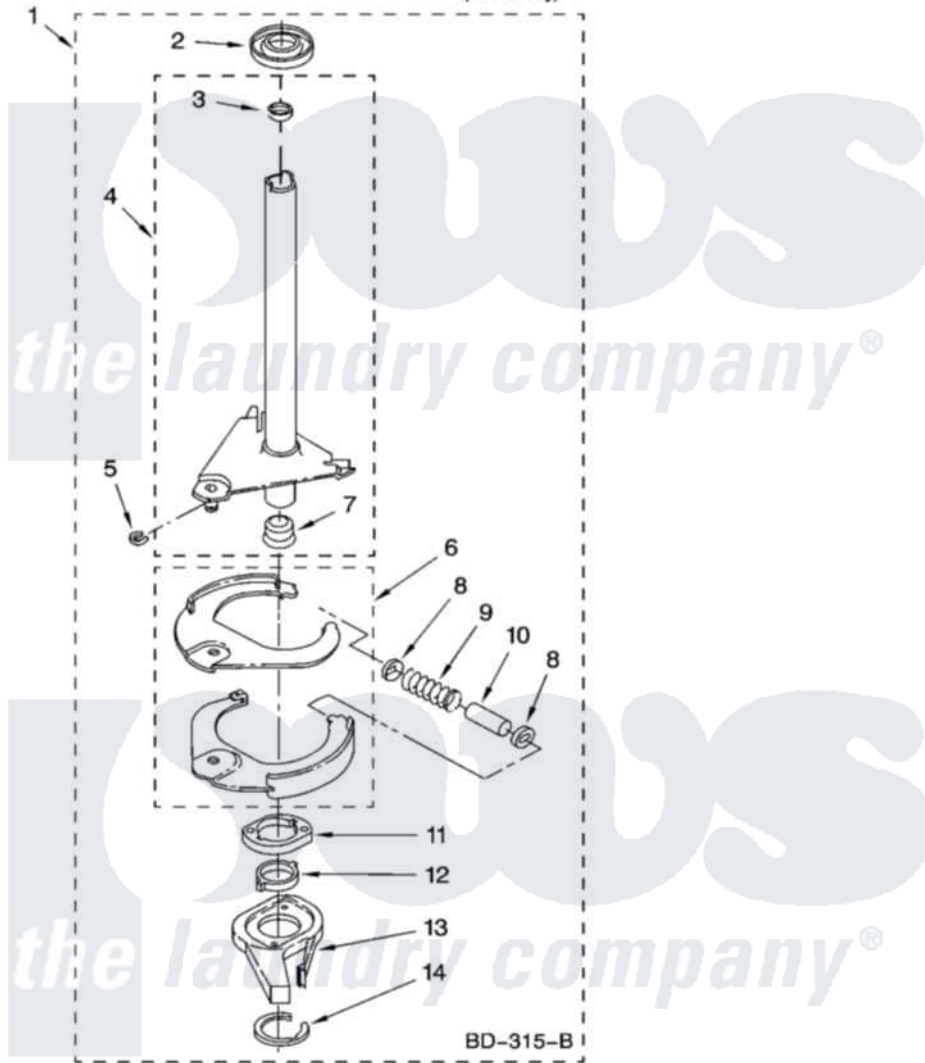

Maytag MTW5840TW0 07 - BRAKE AND DRIVE TUBE PARTS

BRAKE AND DRIVE TUBE PARTS

For Model: MTW5840TW0
(White/Grey)

IMPORTANT: All Part Numbers Listed Are Whirlpool Numbers. Source Parts Through Whirlpool.

W10119867

11

Maytag Residential Maytag MTW5840TW0 Washer Parts Parts Diagram 07 - BRAKE AND DRIVE TUBE PARTS

Click on the part number to view part

Item	Original Part Number	Replaced By	Status	Part Description
1	388952	285792		Basketdrive
2	62658			Ring, Thrust
3	356427			Seal, Spin Pinion
4	64027	64208		Tube-Spin
5	64035	W10083190		Ring, Retaining
6	64232	285438		Shoe-Brake
7	62703	8546462		"T" Bearing, Spin Tube
8	3353956	285658		Sleeve
9	387806		Not Available	Spring, Brake
10	3355360	285658		Sleeve
11	661516	8546461		Cam, Brake Release
12	63022			Sleeve, Cam
13	64194	285790		Lining
14	90368	W10083200		Ring, Retaining
"			Not Available	
"	285208			Lubricant