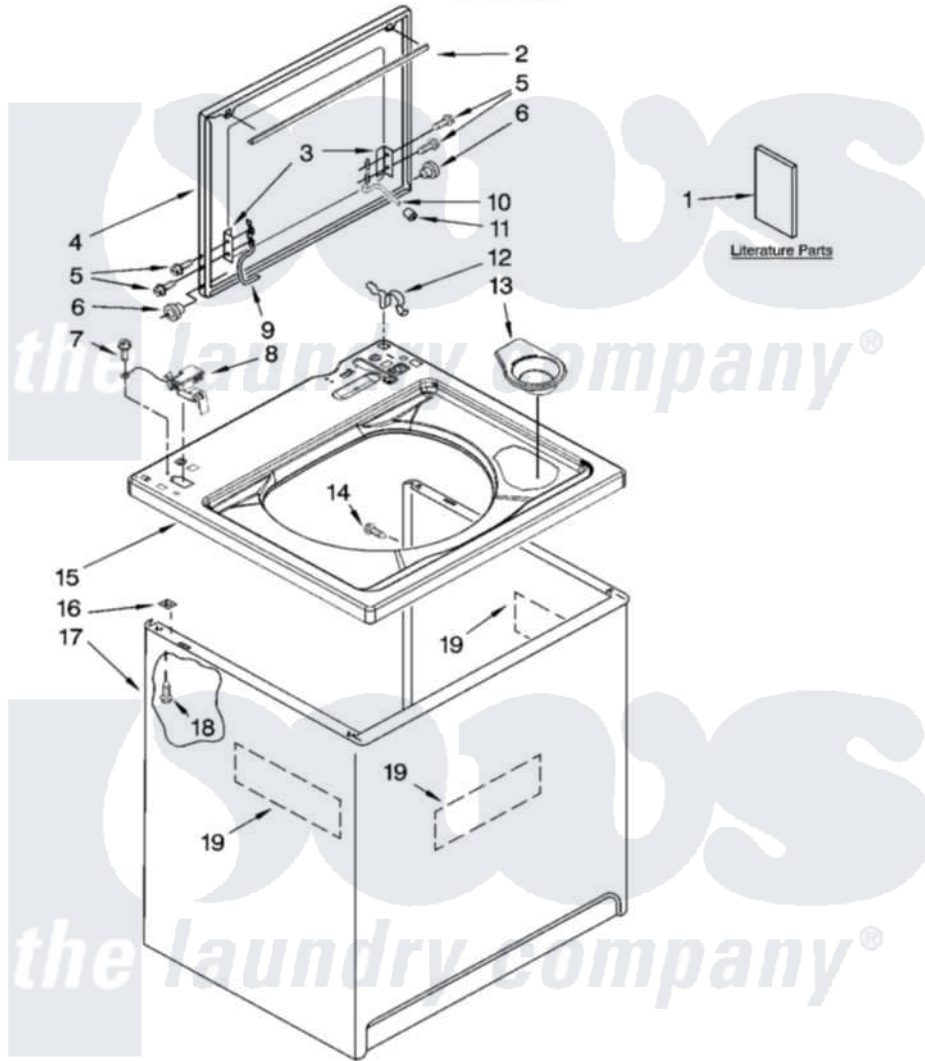

# Maytag MTW5920TW0 01 - TOP AND CABINET PARTS

## TOP AND CABINET PARTS

For Model: MTW5920TW0  
(White/Grey)

AUTOMATIC  
WASHER

IMPORTANT: All Part Numbers Listed Are Whirlpool Numbers. Source Parts Through Whirlpool.

02-07 Litho in U.S.A. (drd)

1

Part No. W10119866 Rev. A

[Maytag Residential Maytag MTW5920TW0 Washer Parts](#) Parts Diagram 01 - TOP AND CABINET PARTS

[Click on the part number to view part](#)

Item	Original Part Number	Replaced By	Status	Part Description
1	W10092682		Not Available	Use & Care Guide
"	W10092689		Not Available	Feature Sheet
"	W10092737		Not Available	Energy Guide
"	W10111399		Not Available	Wiring Diagram
2	<a href="#">8054939</a>			Seal, Lid
3	<a href="#">21097</a>			Pad, Lid Hinge
4	W10093680	<a href="#">W10193865</a>		Lid
5	<a href="#">W10119828</a>			Screw, Lid Hinge Mounting
6	<a href="#">8319539</a>			Bearing, Lid Hinge
7	<a href="#">3351614</a>			Screw, Gearcase Cover Mounting
8	<a href="#">8318084</a>			Switch, Lid
9	8559336	<a href="#">W10225136</a>		Hinge 7 Pad Assembly
10	<a href="#">54583</a>			Hinge, Lid
11	<a href="#">19119</a>			Bumper, Lid Hinge
12	<a href="#">62780</a>			Clip, Top And Cabinet And Rear Panel

13	<a href="#">8565967</a>		Dispenser, Bleach
14	3357011	<a href="#">308685</a>	Side Trim )
15	<a href="#">8543479</a>		Top
16	62750		Spacer, Cabinet To Top (4)
17	<a href="#">63424</a>		Cabinet
18	<a href="#">3390631</a>		Screw, 10-16 X 3/8
19	<a href="#">3976348</a>		Absorber, Sound