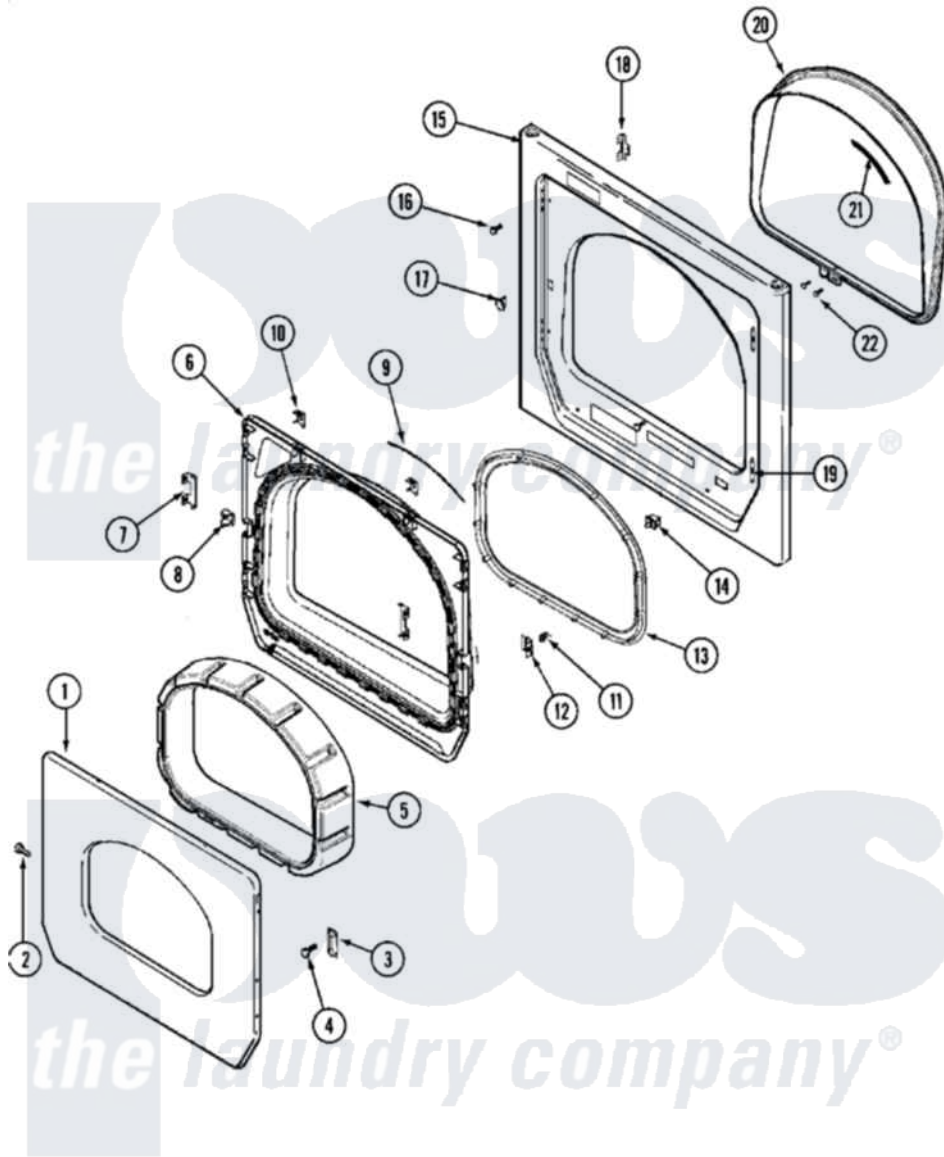

Maytag MUE15PDAGW 04 - DOOR (UPPER)

Maytag Residential Maytag MUE15PDAGW Dryer Parts Parts Diagram 04 - DOOR (UPPER)
 Click on the part number to view part

| Item | Original Part Number | Replaced By | Status | Part Description |
|------|--------------------------|--------------------------|--------|------------------------------|
| 001 | 33002015 | | | Door, Outer |
| 002 | 22002063 | | | Screw No.8-18AB Wafer Head |
| 003 | 33002017 | | | Hinge, Door |
| 004 | 22002062 | 98006631 | | Screw |
| 005 | 22002300 | 9740848 | | Screw, Mixing Valve Mounting |
| " | 33002018 | 33002780 | | Door Tunnel W` Handle |
| 006 | 33002020 | | | Door, Inner W/Seal |
| 007 | 22002038 | | | Clip, Door |
| 008 | 33001763 | | | Plug, Inner Door |
| 009 | 33002094 | | | Seal, Door |
| 010 | 22002039 | | | Clip, Door |
| 011 | 33001761 | | | Strike, Door |
| 012 | 33001793 | | | Bracket, Strike |
| 013 | 33002022 | 33002607 | | Lens, Door |
| 014 | 33002250 | 33002166 | | Switch, Door |
| 015 | 33001711 | 33002936 | | Medallion- |

| | | | |
|-----|--------------------------|--------------------------|--------------------------|
| " | 33002023 | 33002081 | Panel, Front |
| " | 33002051 | | Not Available |
| 016 | 33001486 | 98008544 | SCREW, FRONT PANEL |
| 017 | 33001791 | 306436 | Screw |
| 018 | 33002025 | | Door Latch Kit--W |
| 019 | 33001175 | | Twin Speednut |
| 020 | 33002026 | | Cover, Hinge Hole |
| 021 | 33001767 | | Extension, Tumbler Front |
| 022 | 33001855 | 33002917 | Seal, Shroud |
| | | | Screw, No.10-16 |